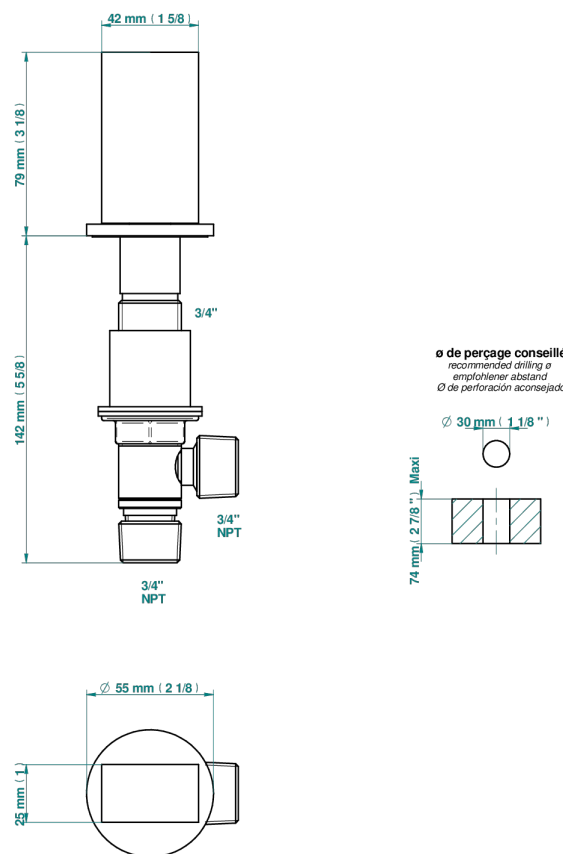

MONTAIGNE VENUS WHITE MARBLE

G3V-36

Rim mounted 3/4" valve

66374

23/04/2024

CHARACTERISTIC

- Montaigne Venus white marble
- Rim mounted 3/4" valve

AVAILABLE FINITIONS