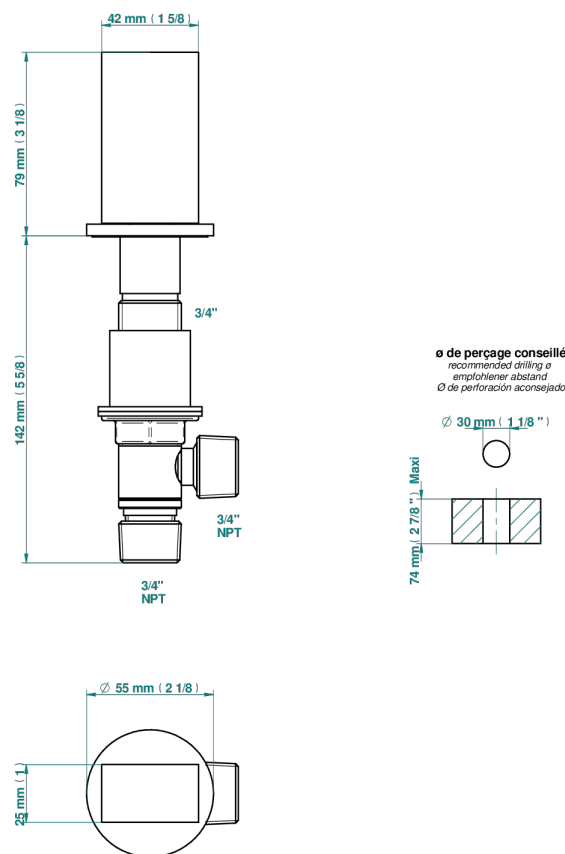

MONTAIGNE LEONARDO GREY MARBLE

G3T-36

Rim mounted 3/4" valve

66373

23/04/2024

CHARACTERISTIC

- Montaigne Leonardo Grey marble
- Rim mounted 3/4" valve

AVAILABLE FINITIONS