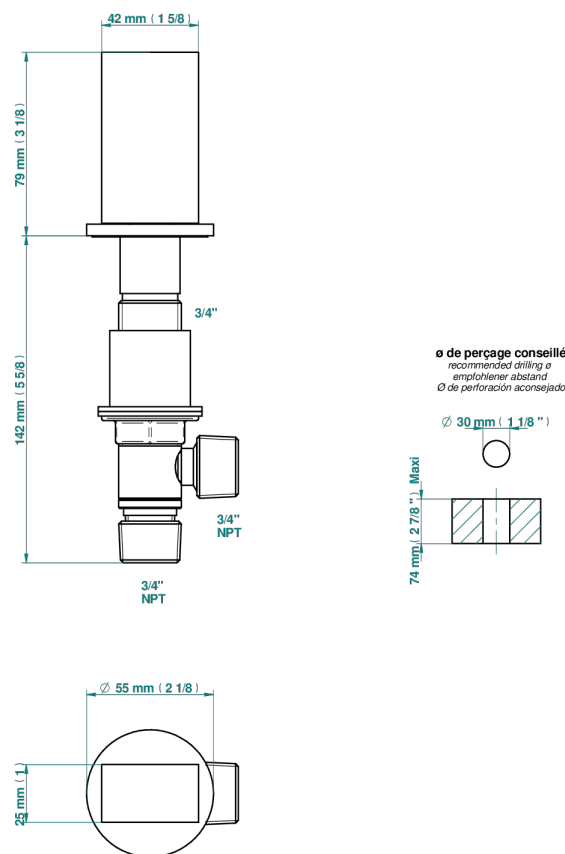

# MONTAIGNE LEONARDO GREY MARBLE

G3T-36

Rim mounted 3/4" valve

66373

23/04/2024

## CHARACTERISTIC

- Montaigne Leonardo Grey marble
- Rim mounted 3/4" valve