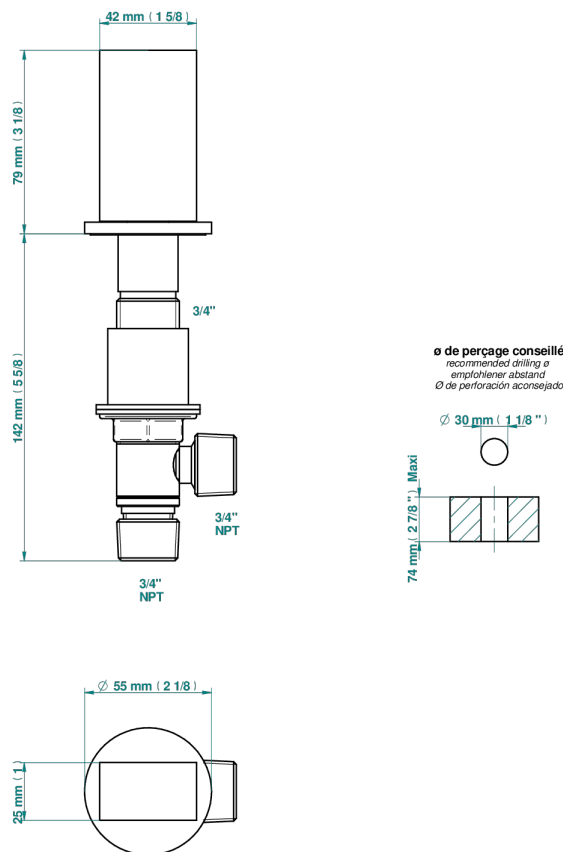

# MONTAIGNE GRAND ANTIQUE MARBLE

G3R-36

Rim mounted 3/4" valve

66372

23/04/2024

## CHARACTERISTIC

- Montaigne Grand Antique marble
- Rim mounted 3/4" valve