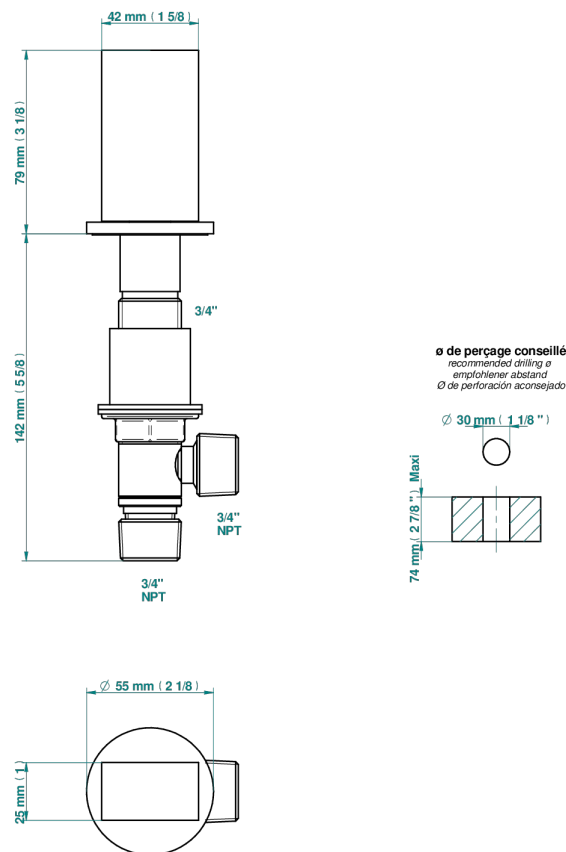

MONTAIGNE GRAND ANTIQUE MARBLE

G3R-36

Rim mounted 3/4" valve

66372

23/04/2024

CHARACTERISTIC

- Montaigne Grand Antique marble
- Rim mounted 3/4" valve

AVAILABLE FINITIONS