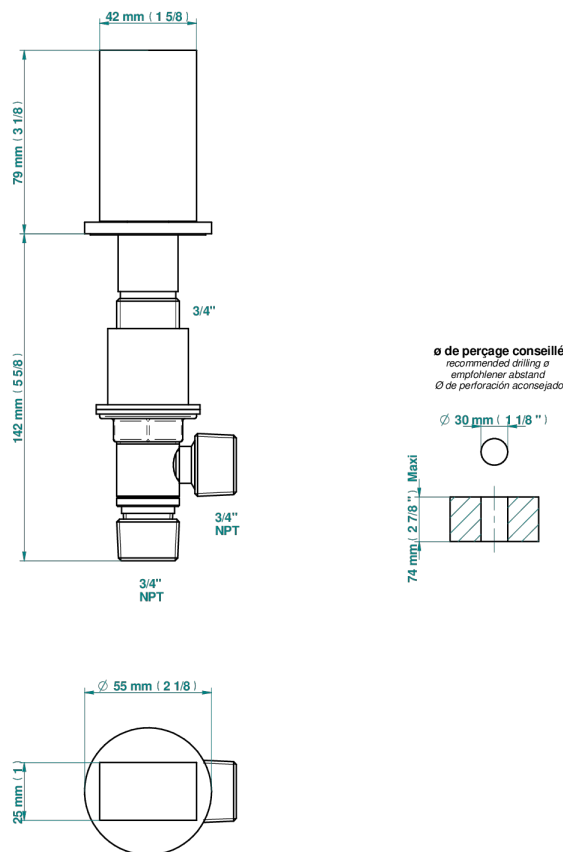

MONTAIGNE GRAND ANTIQUE MARBLE

G3R-36

Rim mounted 3/4" valve

66372

23/04/2024

CHARACTERISTIC

- Montaigne Grand Antique marble
- Rim mounted 3/4" valve

AVAILABLE FINITIONS