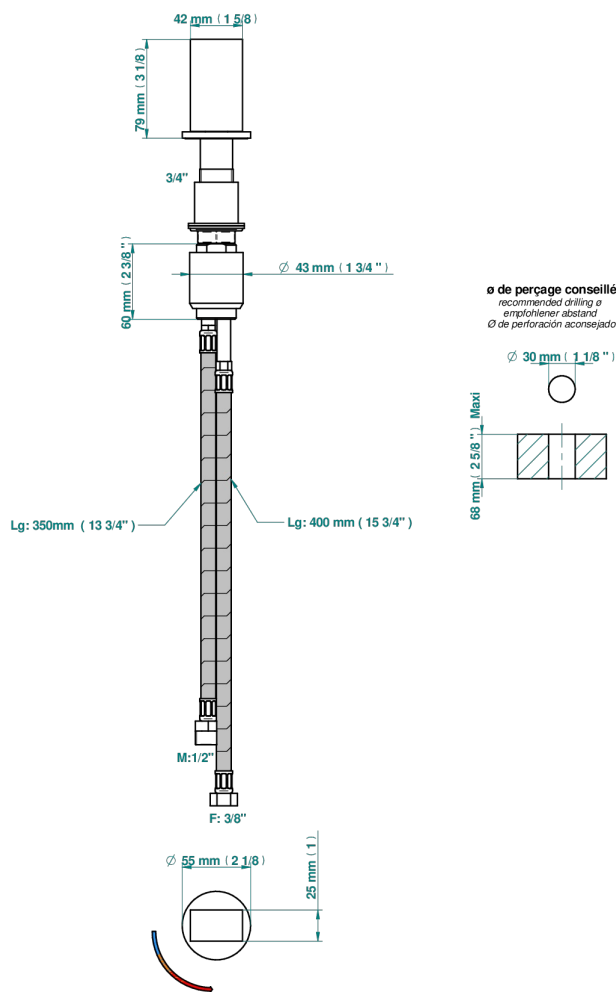

MONTAIGNE LEONARDO GREY MARBLE

G3T-6532

Rim mounted ceramic mixer with progressive cartridge

66371

05/05/2021

CHARACTERISTIC

- ACS : 22ACCLY009

STANDARDS