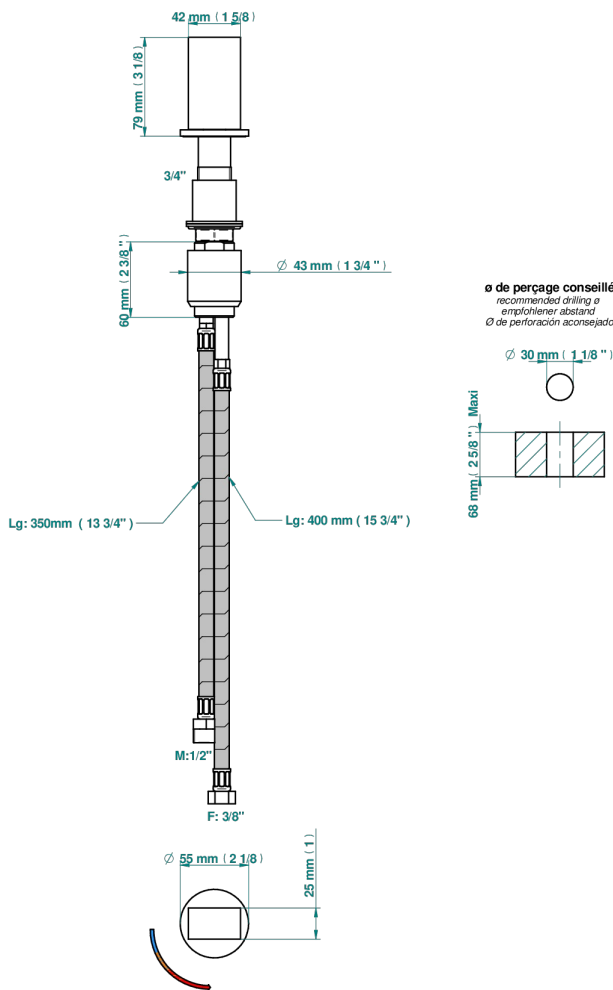

# MONTAIGNE LEONARDO GREY MARBLE

G3T-6532

Rim mounted ceramic mixer with progressive cartridge

66371

05/05/2021

## CHARACTERISTIC

- ACS : 22ACCLY009