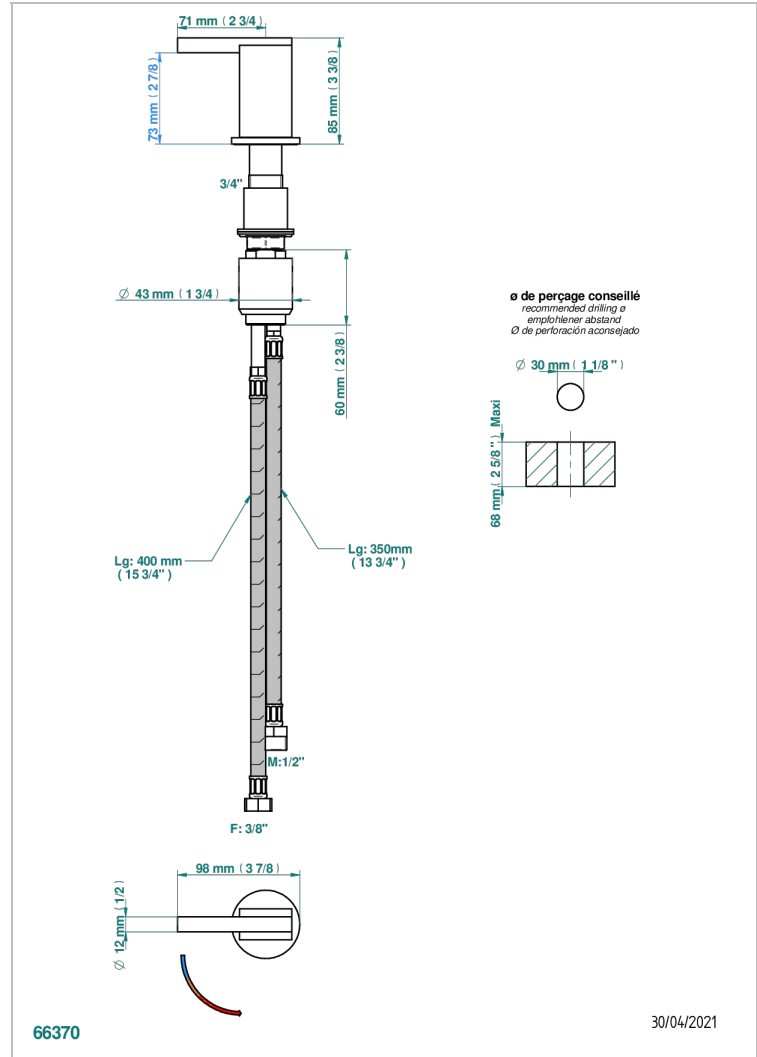

MONTAIGNE LEONARDO GREY MARBLE WITH LEVER HANDLES

G3U-6532

Rim mounted ceramic mixer with progressive cartridge

CHARACTERISTIC

- ACS : 22ACCLY009

STANDARDS

AVAILABLE FINITIONS

Black ceram - D30
Blush PVD - H62
Brass color PVD - H49
Brown bronze color PVD - F33
Chrome polished - A02
Chrome polished / gold polished - G02