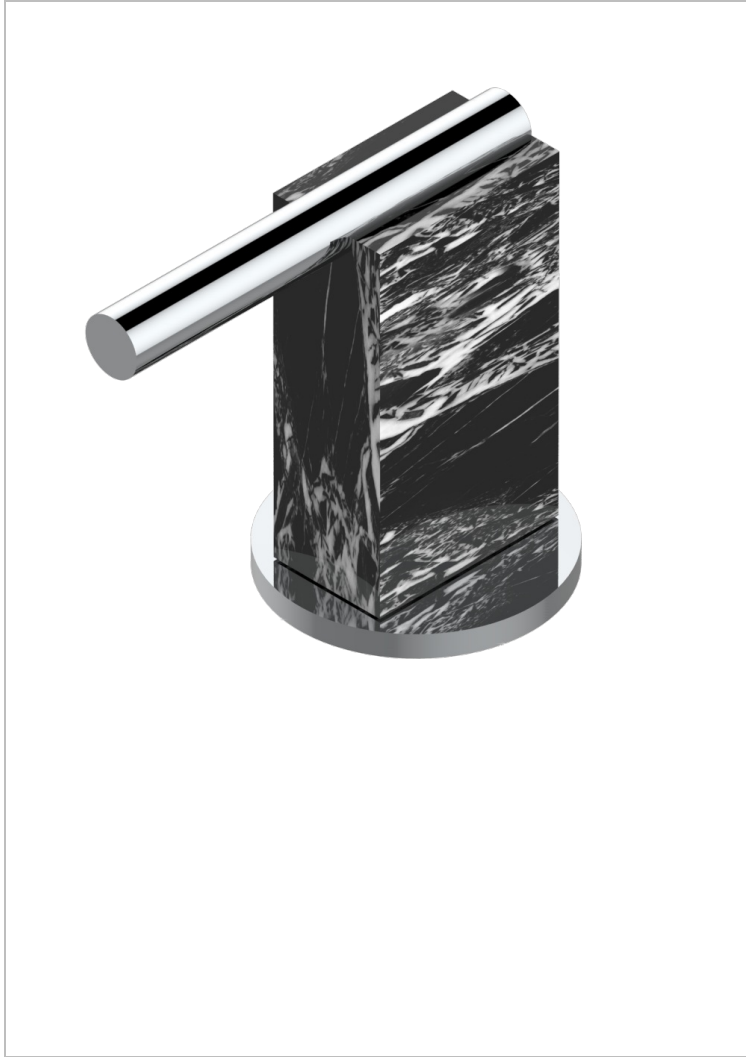

MONTAIGNE GRAND ANTIQUE MARBLE WITH LEVER HANDLES

G3S-6532

Rim mounted ceramic mixer with progressive cartridge

CHARACTERISTIC

- ACS : 22ACCLY009

STANDARDS

AVAILABLE FINITIONS

Black ceram - D30
Blush PVD - H62
Brass color PVD - H49
Brown bronze color PVD - F33
Chrome polished - A02
Chrome polished / gold polished - G02

Copper antique matt, coated - H07
Gold color PVD - H52
Gold mat - F07
Gold polished - F01
Graphite PVD - H64
Light coated bronze - D01

Matt Umber PVD - H67
Matt blush PVD - H60
Matt brass color PVD - H50
Matt brown bronze color PVD - F34
Matt chrome (American satin) - C02
Matt gold color PVD - H53

Matt graphite PVD - H65
Matt nickel (American satin) - C01
Matt nickel color PVD - H56
Nickel antique / Sovereign - H28
Nickel color PVD - H55
Nickel polished - B01

Soft gold - F30
Soft matt gold - F31
Umber PVD - H66