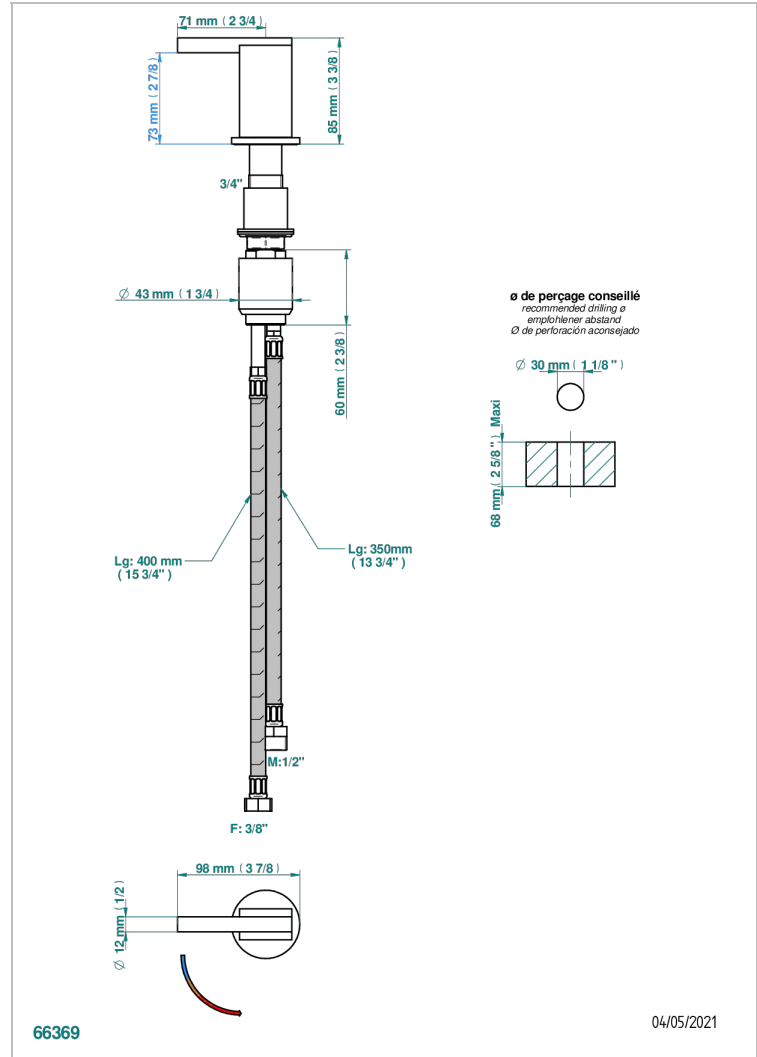

MONTAIGNE GRAND ANTIQUE MARBLE WITH LEVER HANDLES

G3S-6532

Rim mounted ceramic mixer with progressive cartridge

CHARACTERISTIC

- ACS : 22ACCLY009

STANDARDS

AVAILABLE FINITIONS

Black ceram - D30
Blush PVD - H62
Brass color PVD - H49
Brown bronze color PVD - F33
Chrome polished - A02
Chrome polished / gold polished - G02