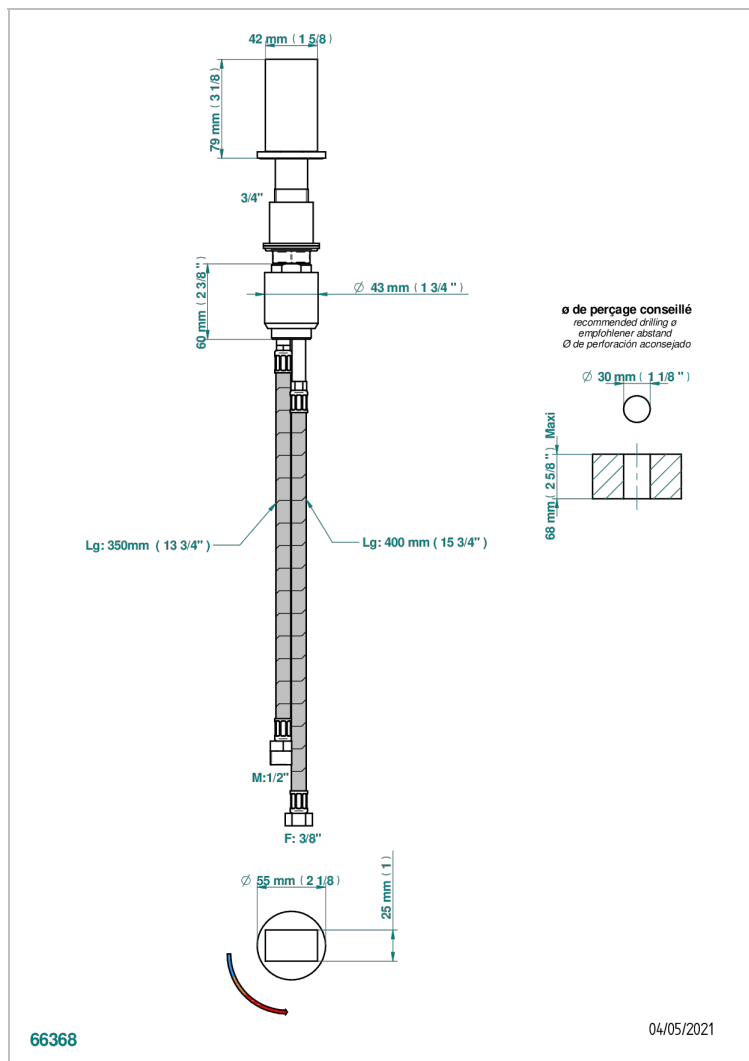

MONTAIGNE GRAND ANTIQUE MARBLE

G3R-6532

Rim mounted ceramic mixer with progressive cartridge

CHARACTERISTIC

- ACS : 22ACCLY009

STANDARDS

AVAILABLE FINITIONS

Black ceram - D30