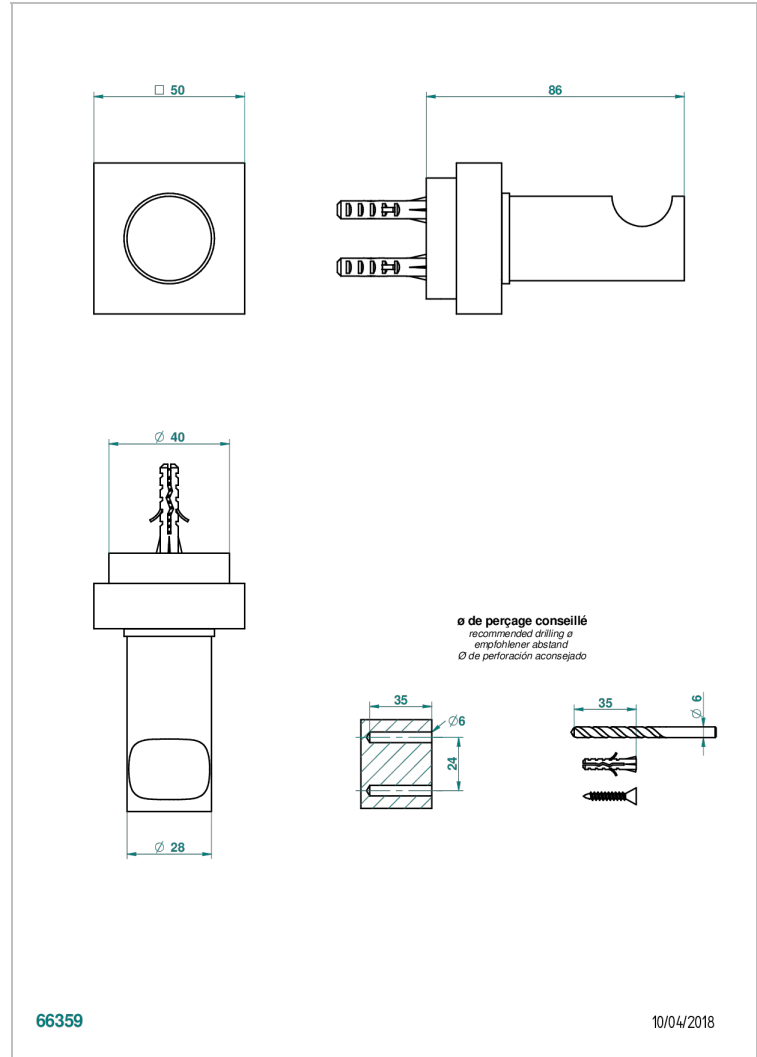

# MONTAIGNE VENUS WHITE MARBLE WITH LEVER HANDLES

G3W-517

Robe hook

## CHARACTERISTIC

- Montaigne Vénus white marble with lever handles
- Robe hook