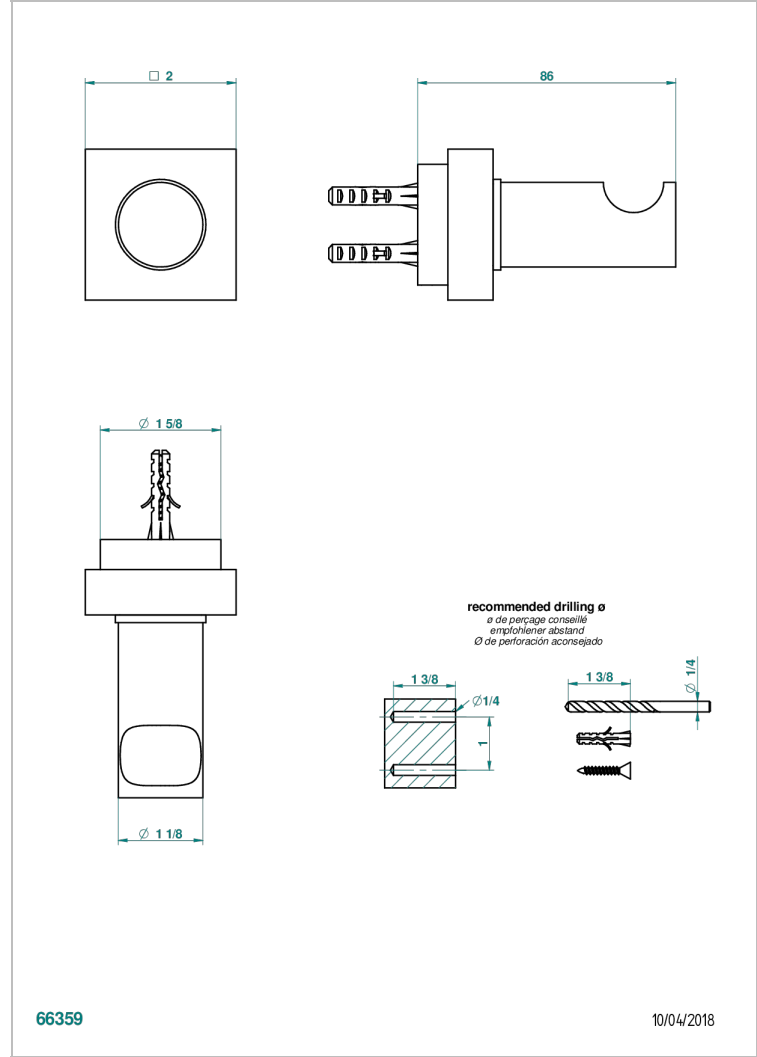

MONTAIGNE VENUS WHITE MARBLE WITH LEVER HANDLES

G3W-517

Robe hook

66359

10/04/2018

CHARACTERISTIC

- Montaigne Vénus white marble with lever handles
- Robe hook

AVAILABLE FINITIONS