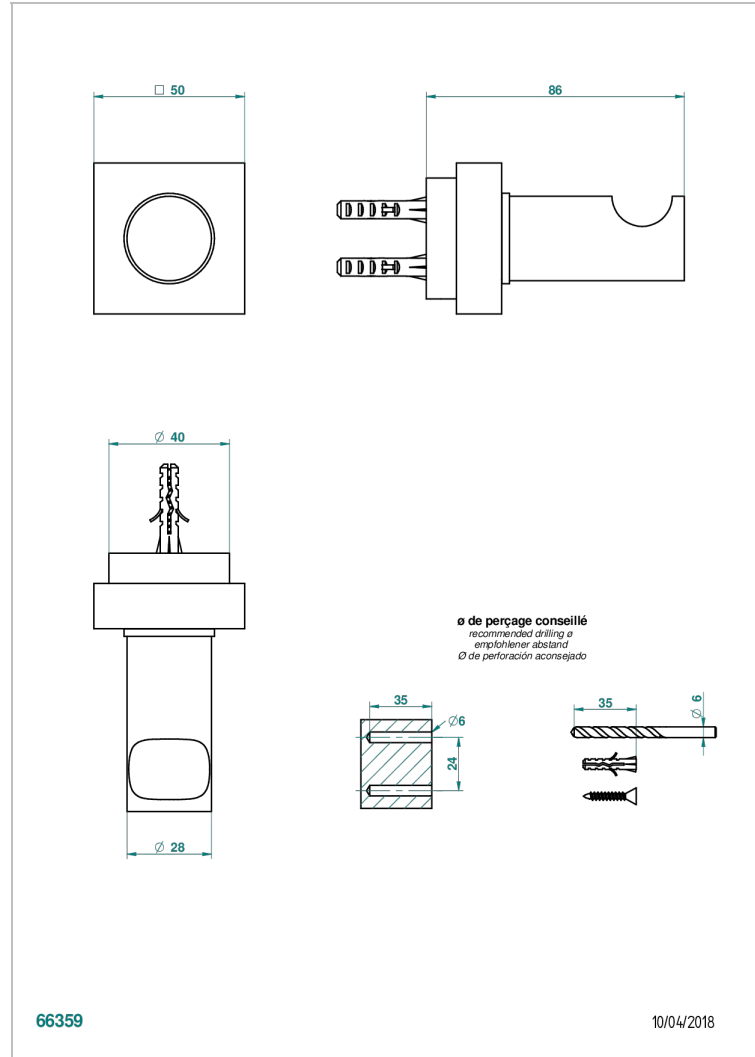

# MONTAIGNE VENUS WHITE MARBLE WITH LEVER HANDLES

G3W-517

Bademantelhalter

## EIGENSCHAFTEN

- Montaigne Venus white marble with lever handles
- Bademantelhalter