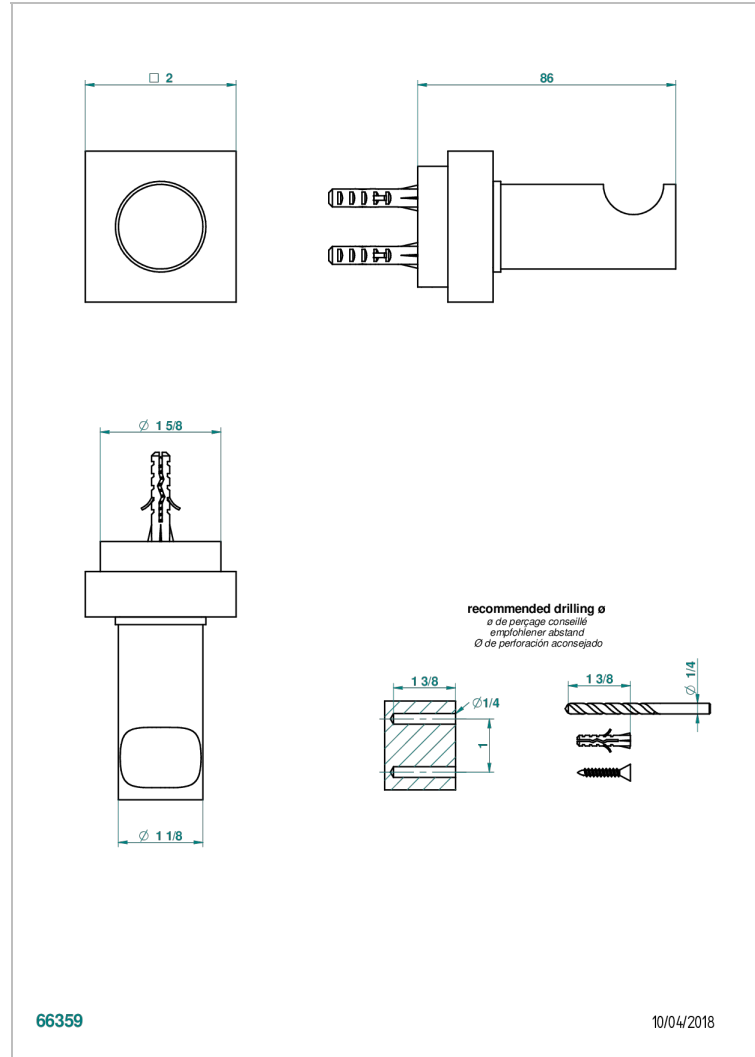

# MONTAIGNE VENUS WHITE MARBLE WITH LEVER HANDLES

G3W-517

Single robe hook

66359

10/04/2018

## CHARACTERISTIC

- Montaigne Venus white marble with lever handles
- Single robe hook