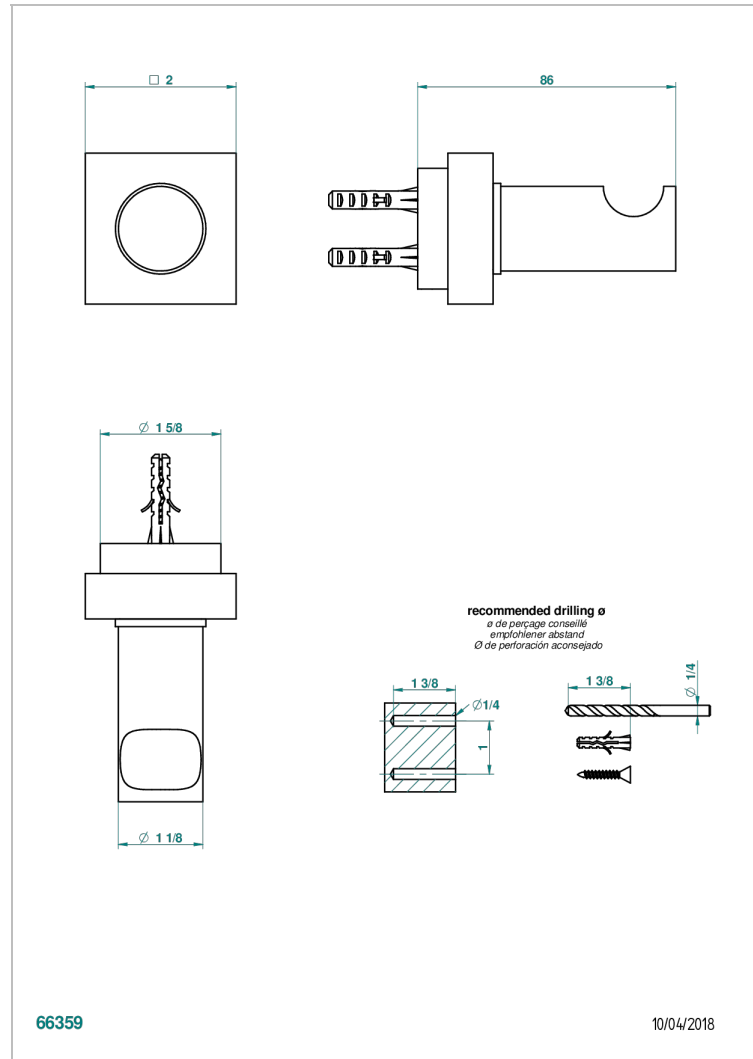

# MONTAIGNE VENUS WHITE MARBLE WITH LEVER HANDLES

G3W-517

Bademantelhalter

## EIGENSCHAFTEN

- Montaigne Venus white marble with lever handles
- Bademantelhalter