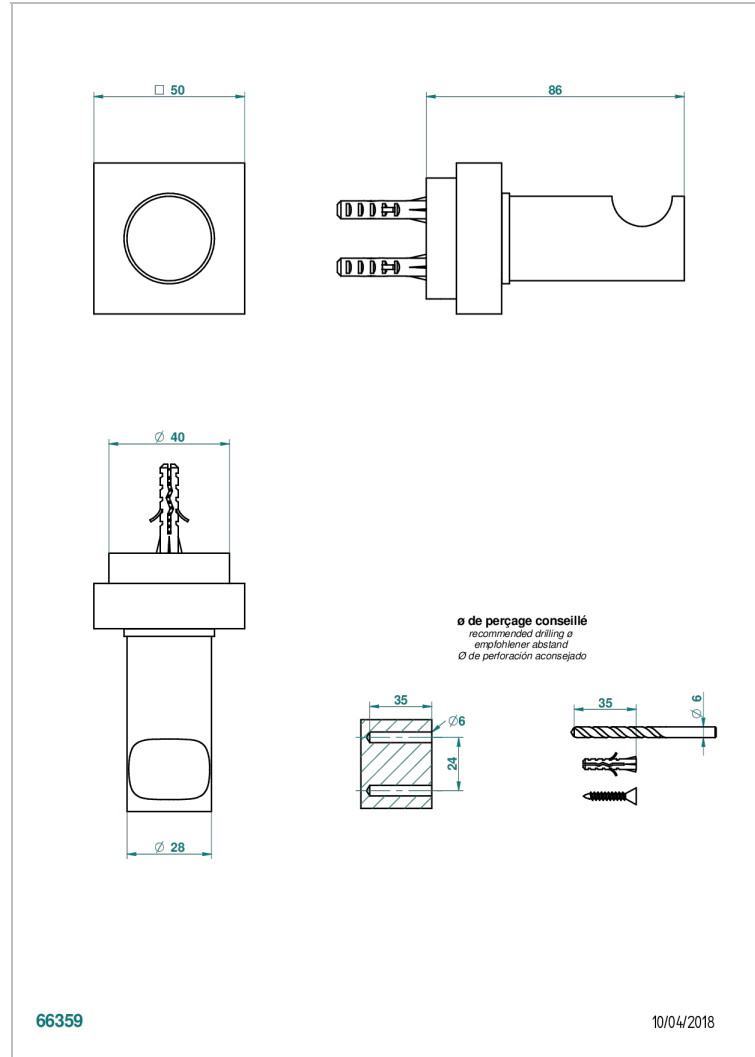

MONTAIGNE VENUS WHITE MARBLE WITH LEVER HANDLES

G3W-517

Single robe hook

CHARACTERISTIC

- Montaigne Venus white marble with lever handles
- Single robe hook

AVAILABLE FINITIONS

Antique nickel - H28
Black ceram - D30
Blush PVD - H62
Brass color PVD - H49
Brown bronze color PVD - F33
Gold color PVD - H52