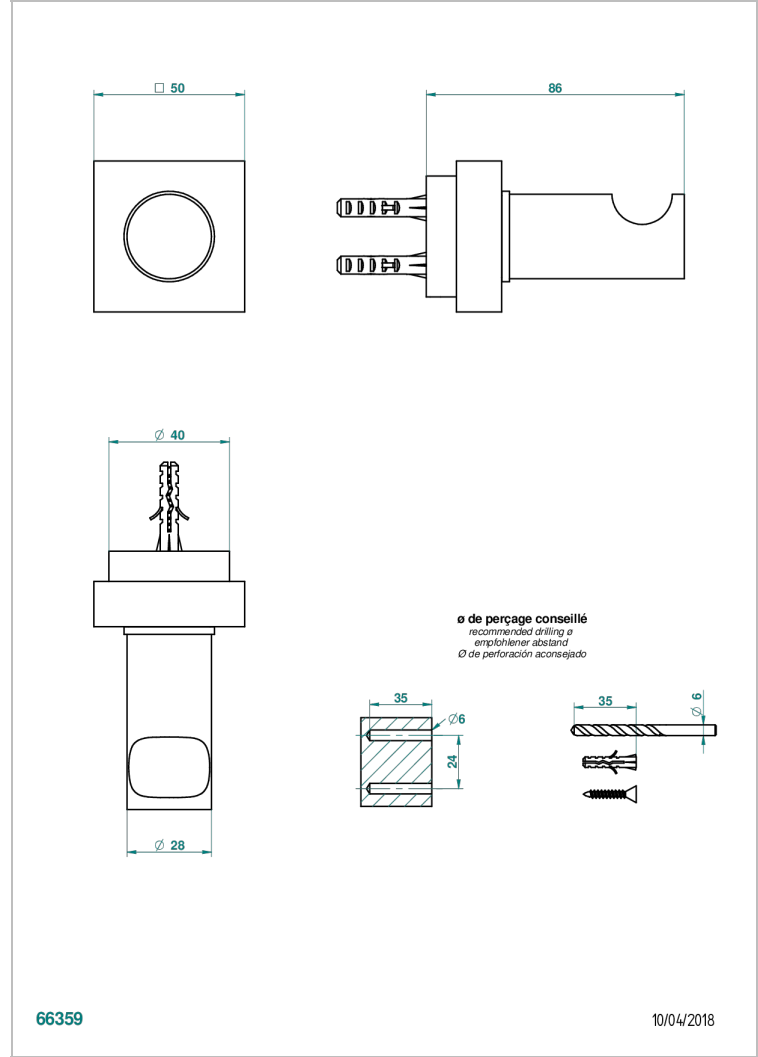

# MONTAIGNE VENUS WHITE MARBLE WITH LEVER HANDLES

G3W-517

浴衣钩

## 特色

- Montaigne Venus white marble with lever handles
- 浴衣钩