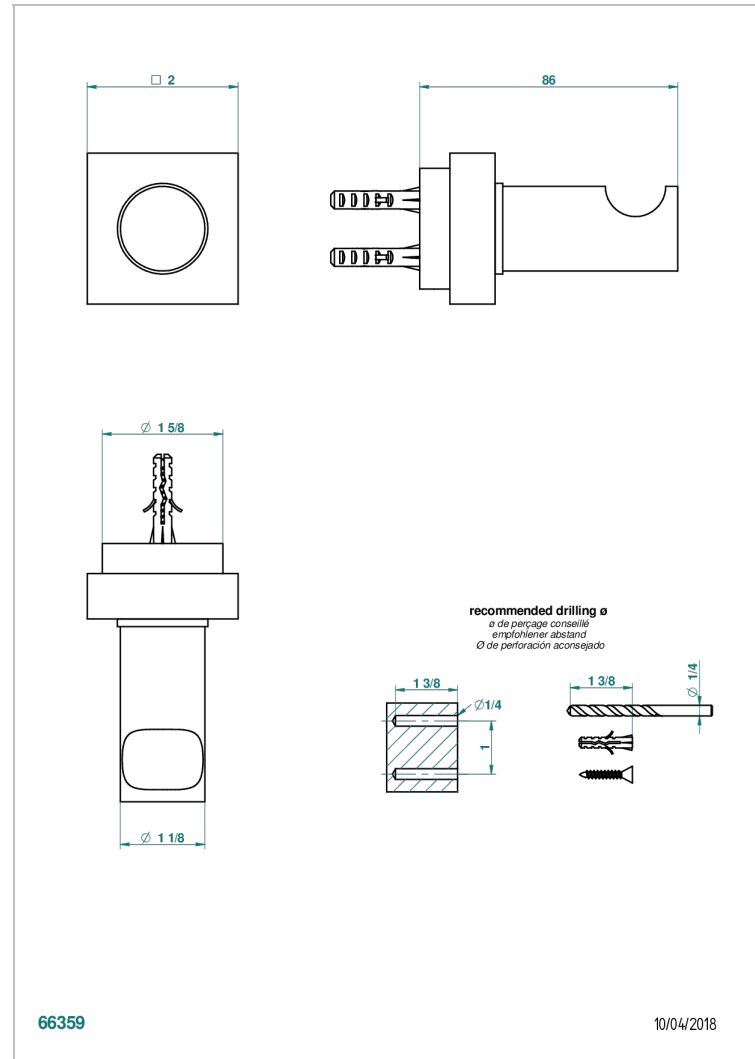

# MONTAIGNE VENUS WHITE MARBLE WITH LEVER HANDLES

G3W-517

Single robe hook

## CHARACTERISTIC

- Montaigne Venus white marble with lever handles
- Single robe hook