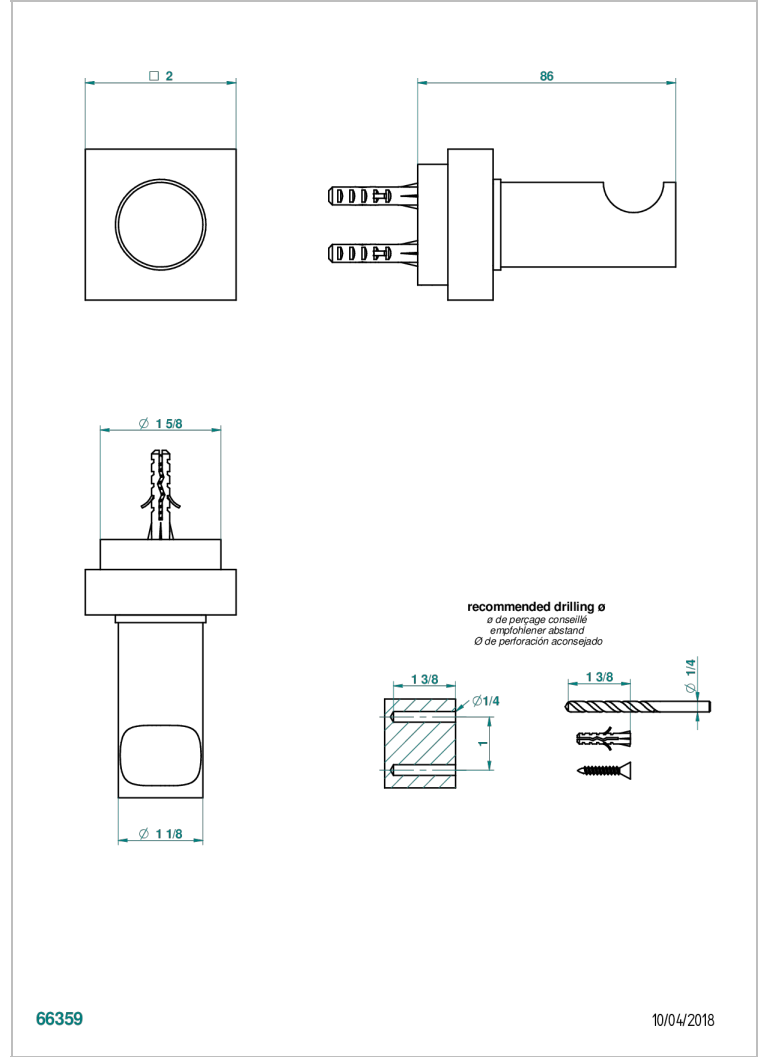

# MONTAIGNE VENUS WHITE MARBLE WITH LEVER HANDLES

G3W-517

浴衣钩

66359

10/04/2018

## 特色

- Montaigne Venus white marble with lever handles
- 浴衣钩