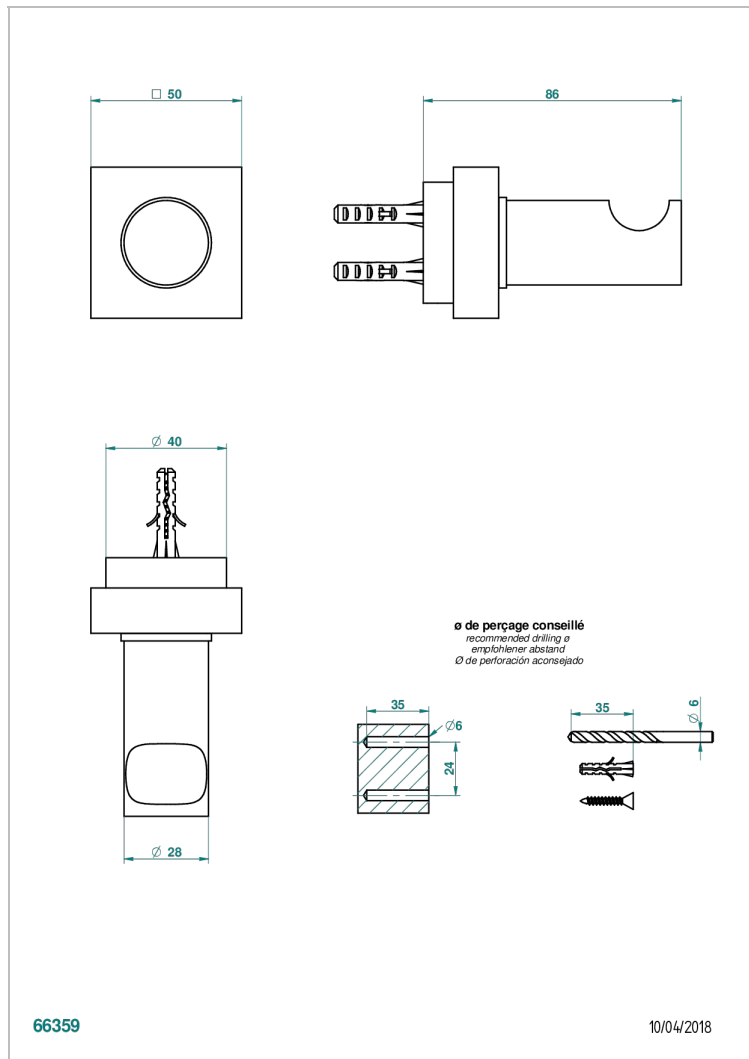

# MONTAIGNE VENUS WHITE MARBLE

G3V-517

Robe hook

## CHARACTERISTIC

- Montaigne Vénus white marble
- Robe hook