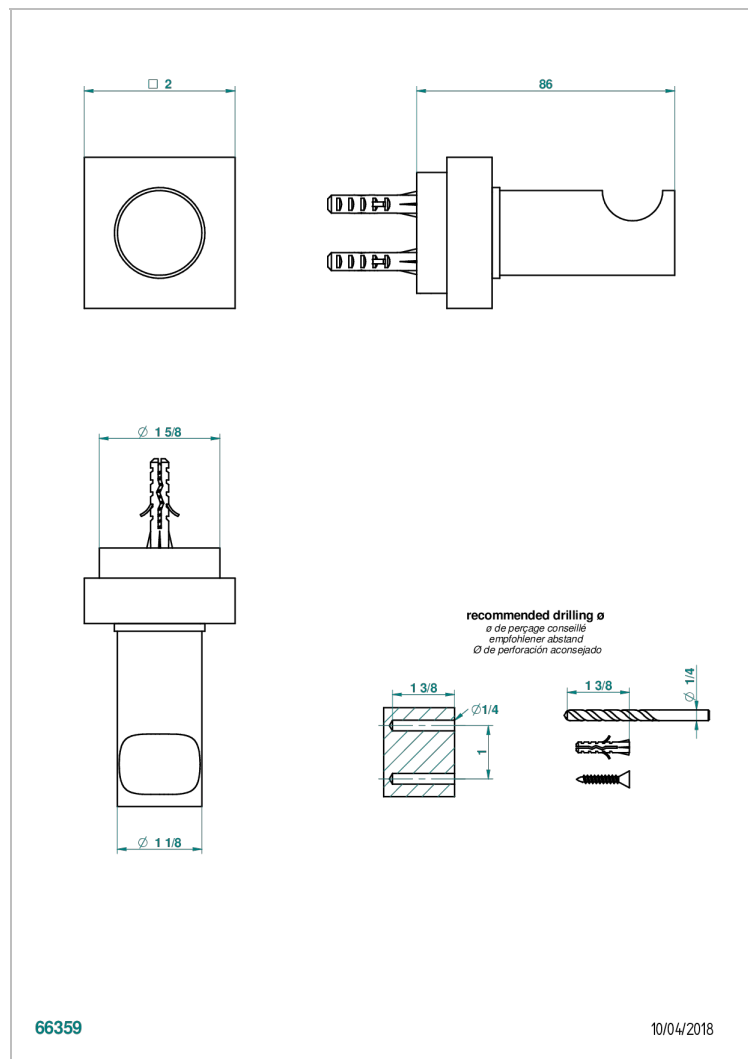

# MONTAIGNE VENUS WHITE MARBLE

G3V-517

Robe hook

## CHARACTERISTIC

- Montaigne Vénus white marble
- Robe hook