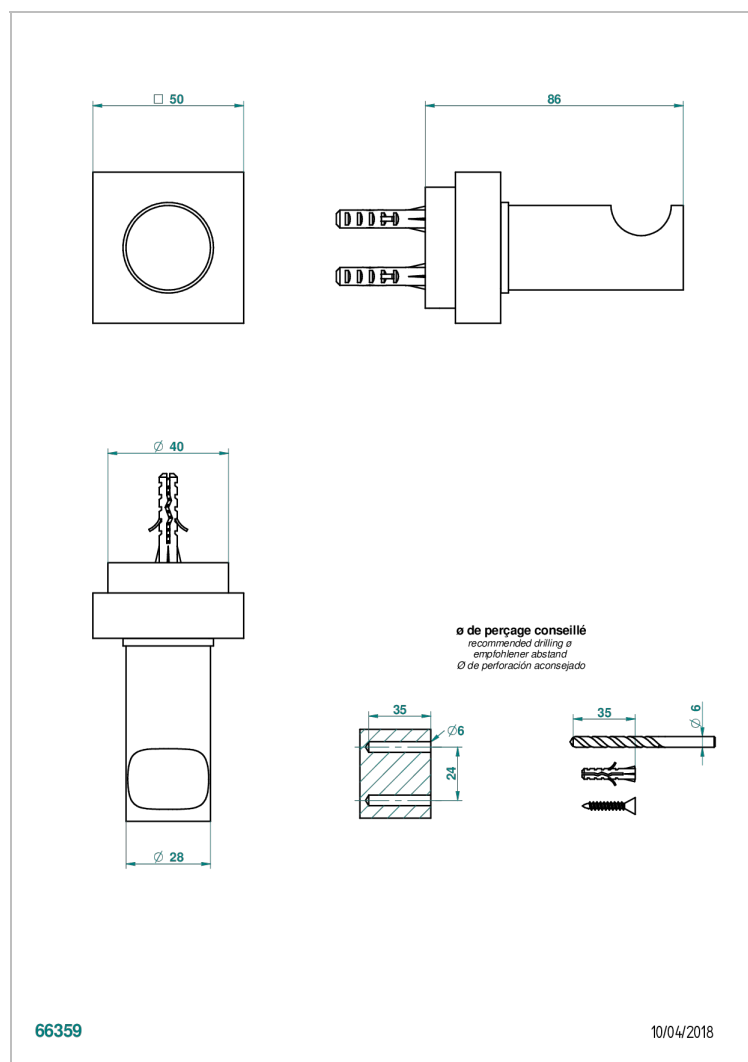

MONTAIGNE VENUS WHITE MARBLE

G3V-517

Single robe hook

CHARACTERISTIC

- Montaigne Venus white marble
- Single robe hook

AVAILABLE FINITIONS

Antique nickel - H28
Black ceram - D30
Blush PVD - H62
Brass color PVD - H49
Brown bronze color PVD - F33
Gold color PVD - H52