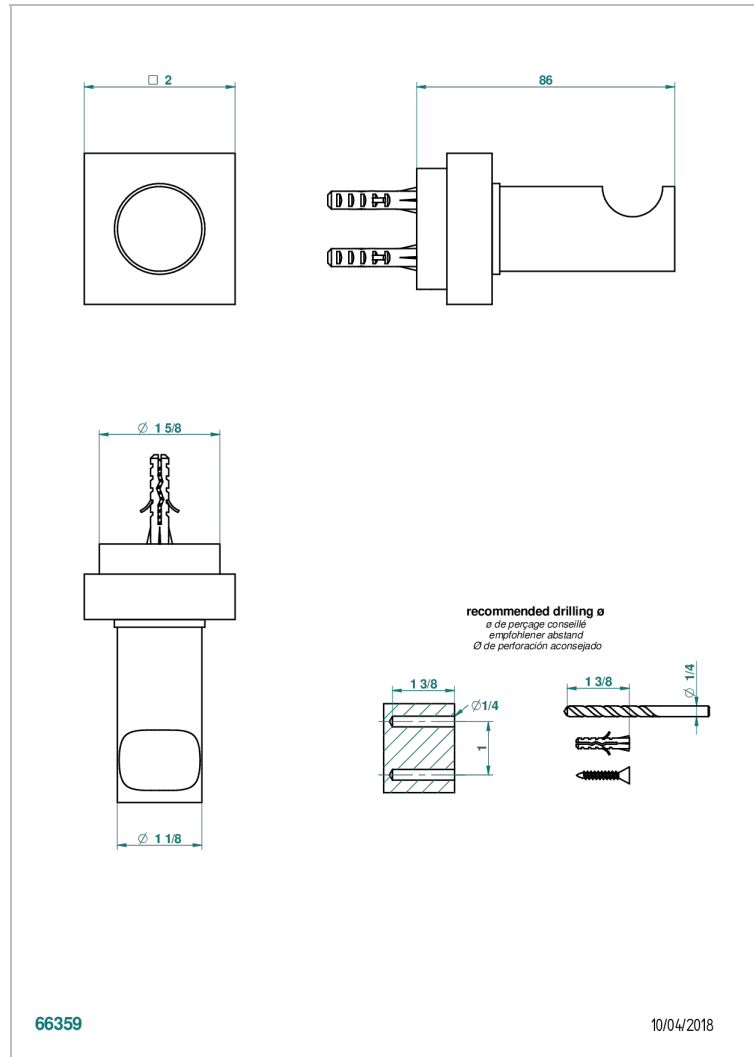

# MONTAIGNE VENUS WHITE MARBLE

G3V-517

Single robe hook

## CHARACTERISTIC

- Montaigne Venus white marble
- Single robe hook