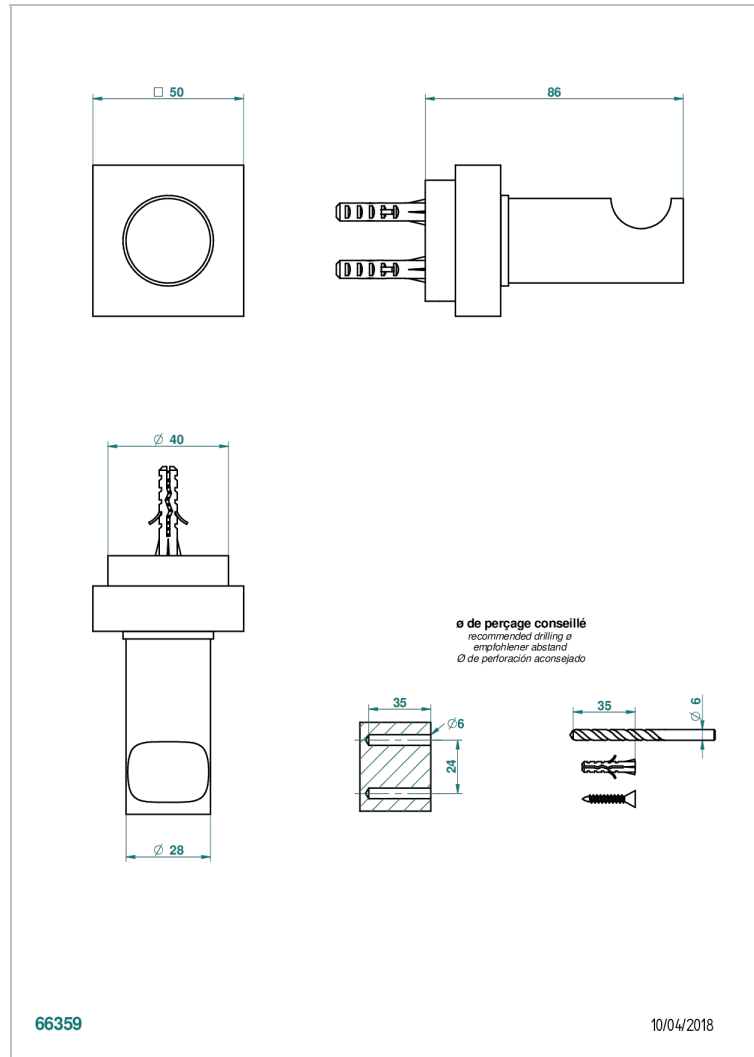

MONTAIGNE VENUS WHITE MARBLE

G3V-517

Single robe hook

CHARACTERISTIC

- Montaigne Venus white marble
- Single robe hook

AVAILABLE FINITIONS

Antique nickel - H28
Black ceram - D30
Blush PVD - H62
Brass color PVD - H49
Brown bronze color PVD - F33
Gold color PVD - H52