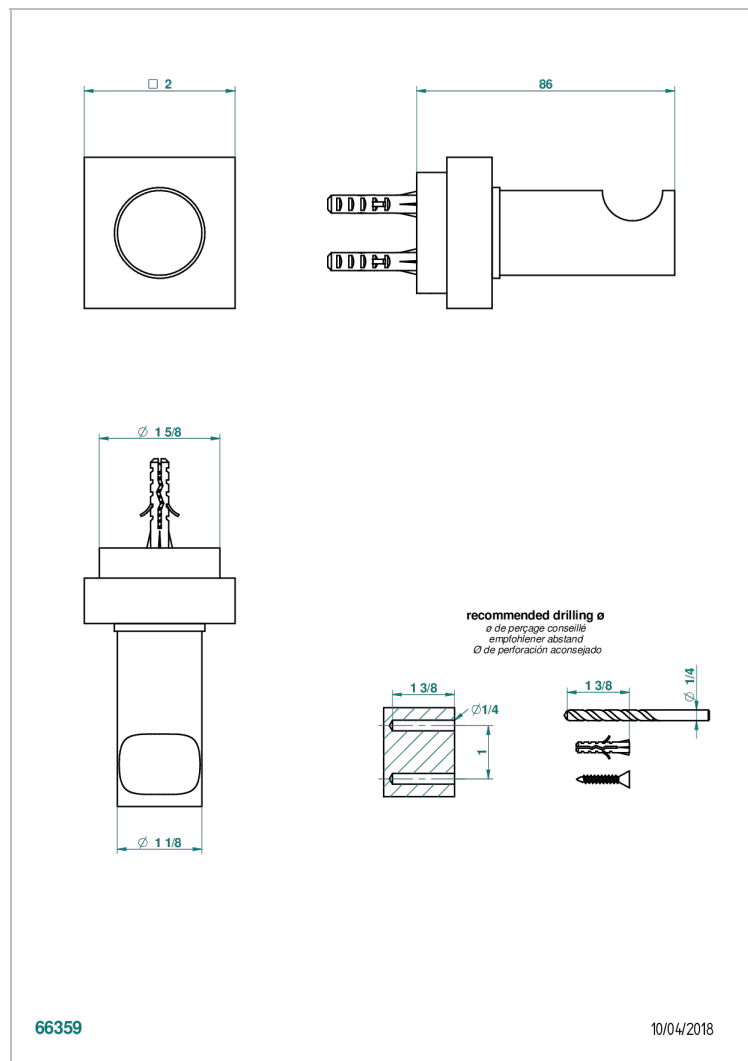

MONTAIGNE VENUS WHITE MARBLE

G3V-517

Single robe hook

CHARACTERISTIC

- Montaigne Venus white marble
- Single robe hook

AVAILABLE FINITIONS

Antique nickel - H28
Black ceram - D30
Blush PVD - H62
Brass color PVD - H49
Brown bronze color PVD - F33
Gold color PVD - H52

Nickel color PVD - H55
Polished chrome (color finish) - A02
Polished chrome / Polished gold (color finish) - G02
Polished gold (color finish) - F01
Polished nickel - B01
Soft gold - F30

Soft matt gold - F31
Umber PVD - H66
Varnished matt antique red copper (color finish) - H07