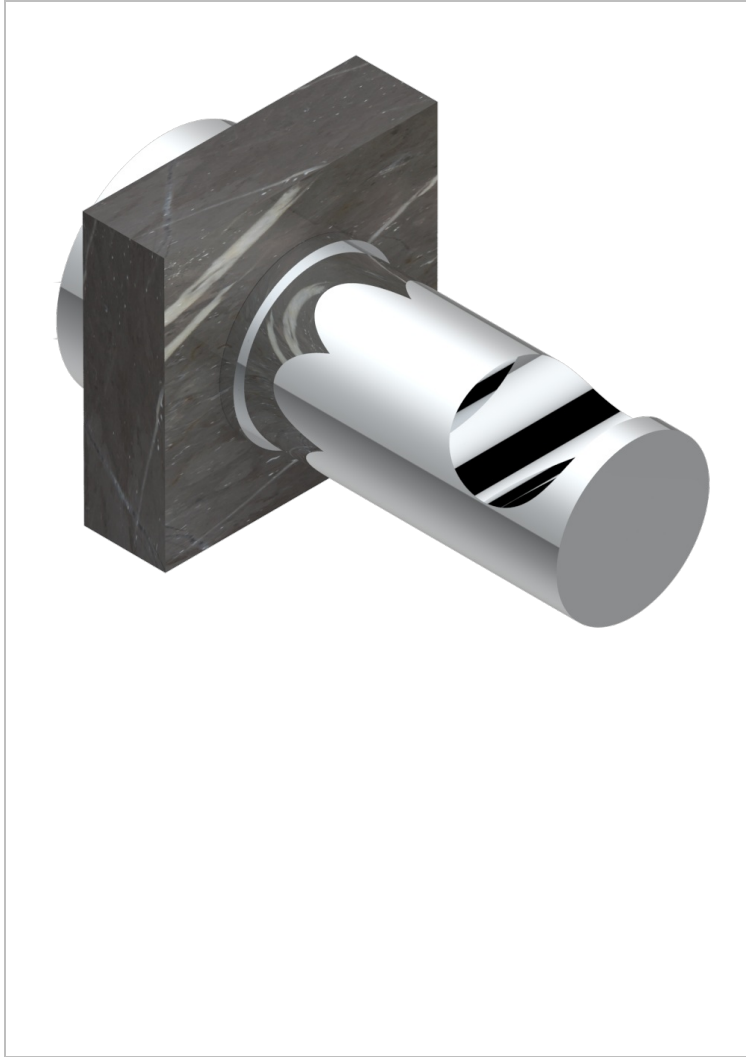

MONTAIGNE LEONARDO GREY MARBLE WITH LEVER HANDLES

G3U-517

Robe hook

CHARACTERISTIC

- Montaigne Leonardo Grey marble with lever handles
- Robe hook

AVAILABLE FINITIONS

Black ceram - D30
Blush PVD - H62
Brass color PVD - H49
Brown bronze color PVD - F33
Chrome polished - A02
Chrome polished / gold polished - G02

Copper antique matt, coated - H07
Gold color PVD - H52
Gold mat - F07
Gold polished - F01
Graphite PVD - H64
Light coated bronze - D01

Matt Umber PVD - H67
Matt blush PVD - H60
Matt brass color PVD - H50
Matt brown bronze color PVD - F34
Matt chrome (American satin) - C02
Matt gold color PVD - H53

Matt graphite PVD - H65
Matt nickel (American satin) - C01
Matt nickel color PVD - H56
Nickel antique / Sovereign - H28
Nickel color PVD - H55
Nickel polished - B01

Soft gold - F30
Soft matt gold - F31
Umber PVD - H66