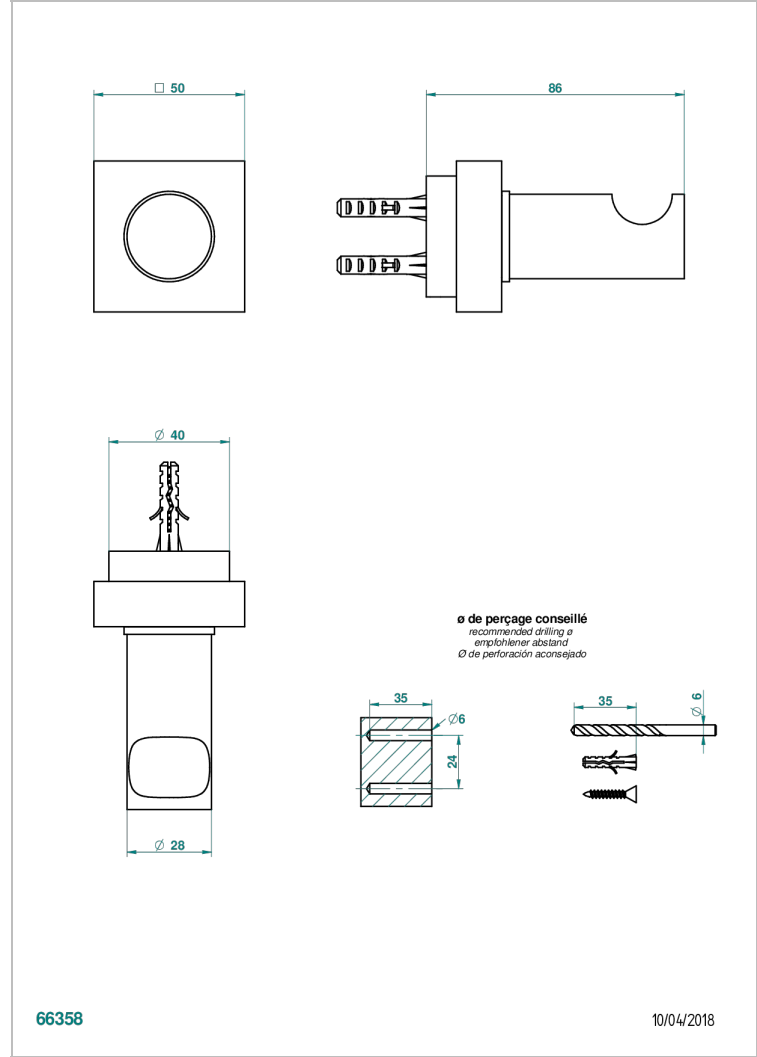

MONTAIGNE LEONARDO GREY MARBLE WITH LEVER HANDLES

G3U-517

Robe hook

CHARACTERISTIC

- Montaigne Leonardo Grey marble with lever handles
- Robe hook

AVAILABLE FINITIONS

Black ceram - D30
Blush PVD - H62
Brass color PVD - H49
Brown bronze color PVD - F33
Chrome polished - A02
Chrome polished / gold polished - G02