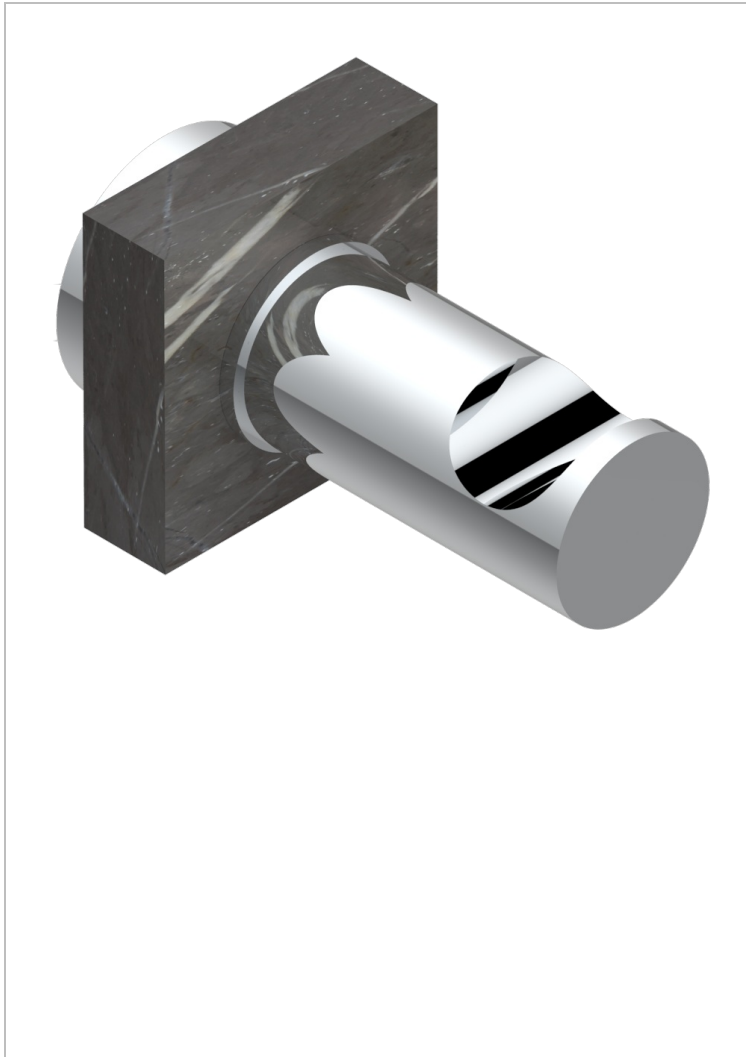

MONTAIGNE LEONARDO GREY MARBLE WITH LEVER HANDLES

G3U-517

Robe hook

66358

10/04/2018

CHARACTERISTIC

- Montaigne Leonardo Grey marble with lever handles
- Robe hook

AVAILABLE FINITIONS

Black ceram - D30
 Blush PVD - H62
 Brass color PVD - H49
 Brown bronze color PVD - F33
 Chrome polished - A02
 Chrome polished / gold polished - G02

Copper antique matt, coated - H07
 Gold color PVD - H52
 Gold mat - F07
 Gold polished - F01
 Graphite PVD - H64
 Light coated bronze - D01