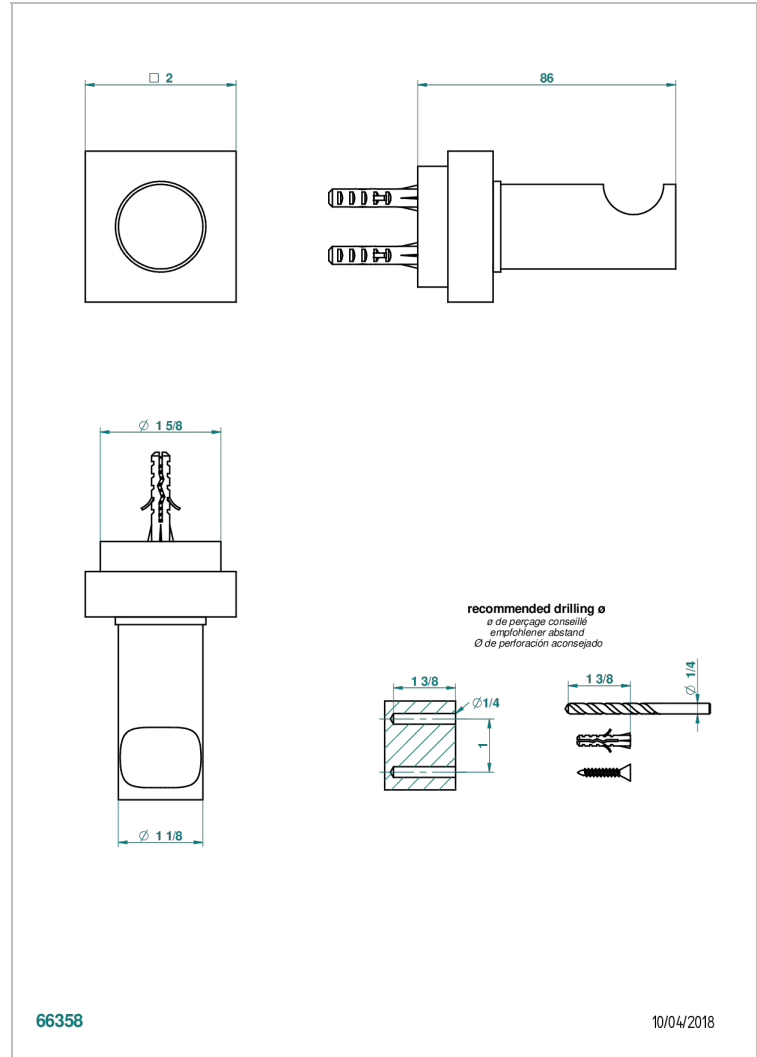

MONTAIGNE LEONARDO GREY MARBLE WITH LEVER HANDLES

G3U-517

Robe hook

66358

10/04/2018

CHARACTERISTIC

- Montaigne Leonardo Grey marble with lever handles
- Robe hook

AVAILABLE FINITIONS