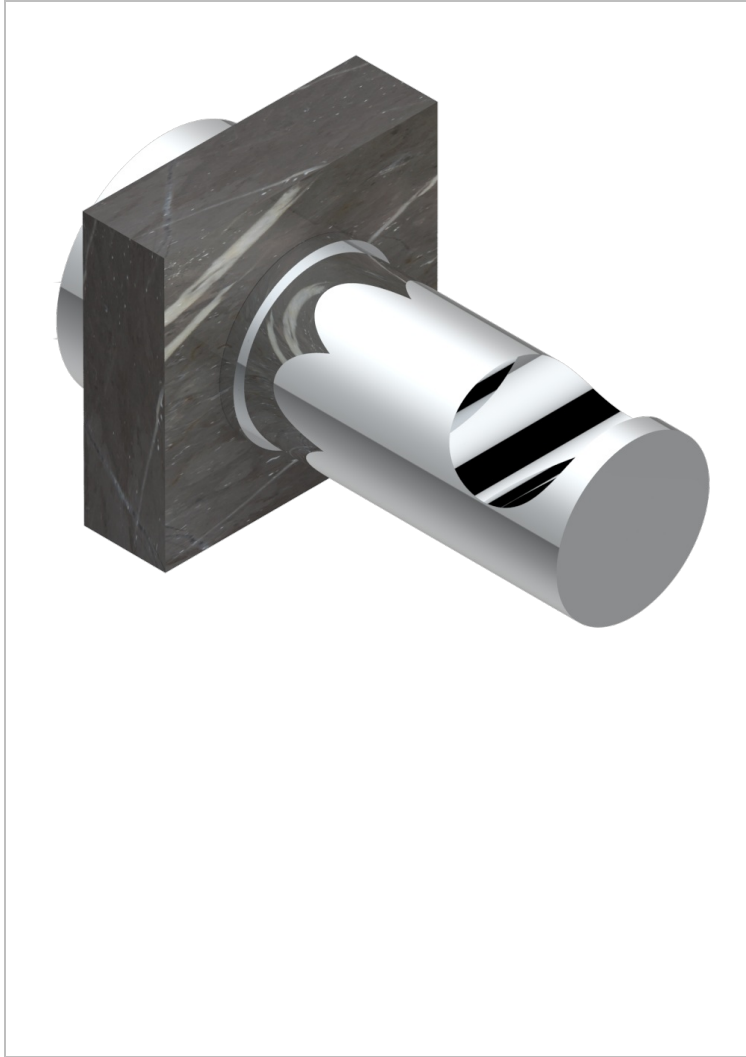

# MONTAIGNE LEONARDO GREY MARBLE WITH LEVER HANDLES

G3U-517

Single robe hook

## CHARACTERISTIC

- Montaigne Leonardo Grey marble with lever handles
- Single robe hook

## AVAILABLE FINITIONS

Antique nickel - H28  
Black ceram - D30  
Blush PVD - H62  
Brass color PVD - H49  
Brown bronze color PVD - F33  
Gold color PVD - H52

Graphite PVD - H64  
Lacquered light bronze - D01  
Matt Umber PVD - H67  
Matt blush PVD - H60  
Matt brass color PVD - H50  
Matt brown bronze color PVD - F34