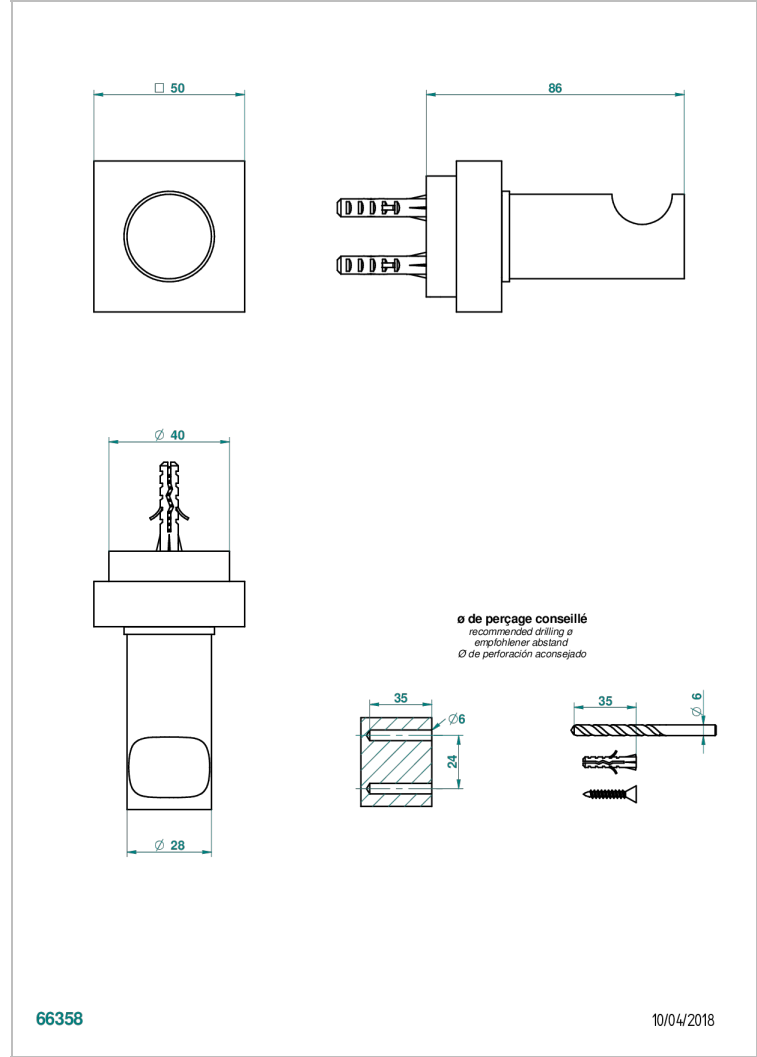

# MONTAIGNE LEONARDO GREY MARBLE WITH LEVER HANDLES

G3U-517

Single robe hook

## CHARACTERISTIC

- Montaigne Leonardo Grey marble with lever handles
- Single robe hook