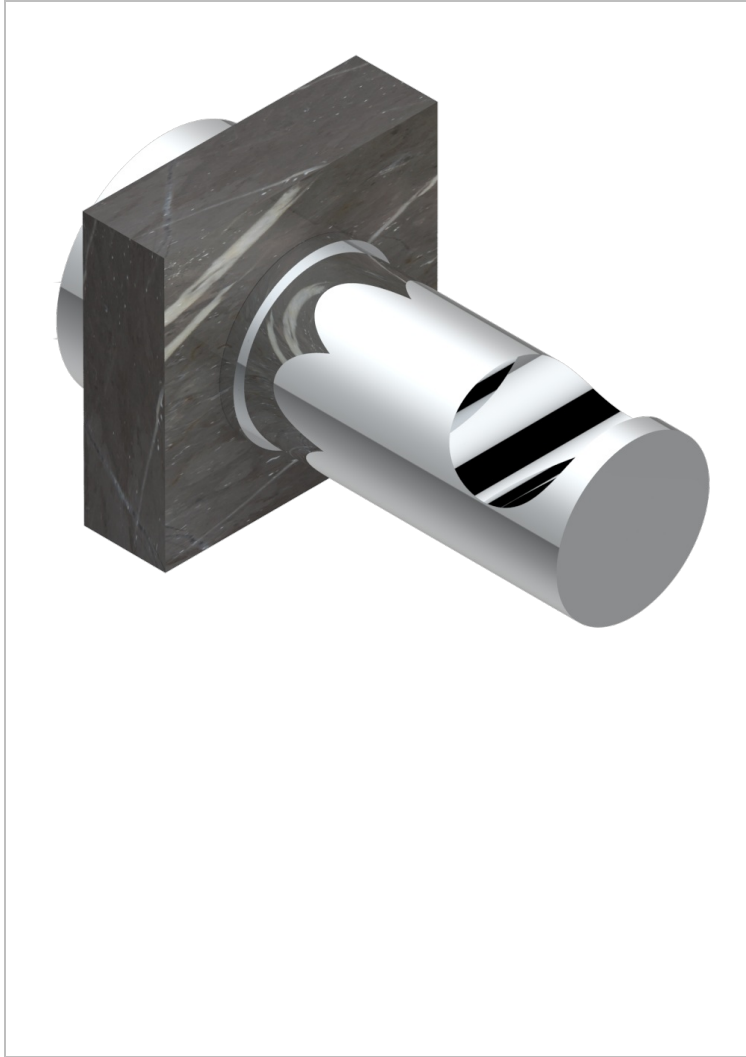

MONTAIGNE LEONARDO GREY MARBLE WITH LEVER HANDLES

G3U-517

Single robe hook

CHARACTERISTIC

- Montaigne Leonardo Grey marble with lever handles
- Single robe hook

AVAILABLE FINITIONS

Antique nickel - H28
Black ceram - D30
Blush PVD - H62
Brass color PVD - H49
Brown bronze color PVD - F33
Gold color PVD - H52

Graphite PVD - H64
Lacquered light bronze - D01
Matt Umber PVD - H67
Matt blush PVD - H60
Matt brass color PVD - H50
Matt brown bronze color PVD - F34

Matt chrome - C02
Matt gold - F07
Matt gold color PVD - H53
Matt graphite PVD - H65
Matt nickel (color finish) - C01
Matt nickel color PVD - H56

Nickel color PVD - H55
Polished chrome (color finish) - A02
Polished chrome / Polished gold (color finish) - G02
Polished gold (color finish) - F01
Polished nickel - B01
Soft gold - F30

Soft matt gold - F31
Umber PVD - H66
Varnished matt antique red copper (color finish) - H07