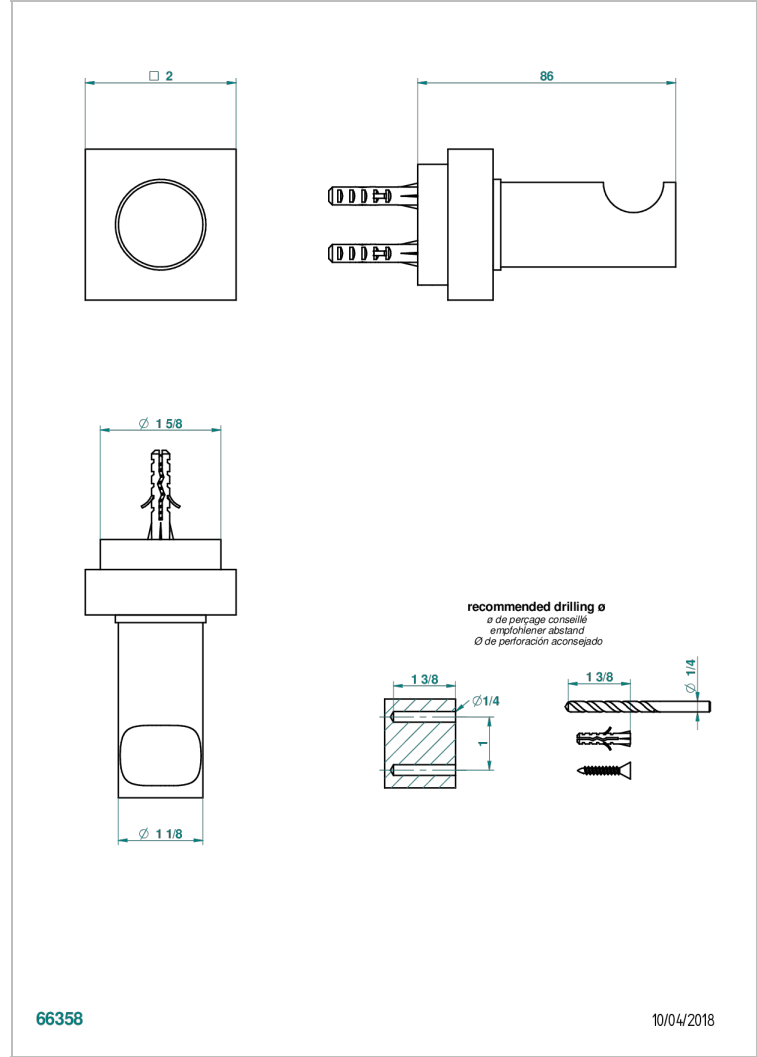

MONTAIGNE LEONARDO GREY MARBLE WITH LEVER HANDLES

G3U-517

Single robe hook

CHARACTERISTIC

- Montaigne Leonardo Grey marble with lever handles
- Single robe hook

AVAILABLE FINITIONS

Antique nickel - H28
Black ceram - D30
Blush PVD - H62
Brass color PVD - H49
Brown bronze color PVD - F33
Gold color PVD - H52

Nickel color PVD - H55
Polished chrome (color finish) - A02
Polished chrome / Polished gold (color finish) - G02
Polished gold (color finish) - F01
Polished nickel - B01
Soft gold - F30

Soft matt gold - F31
Umber PVD - H66
Varnished matt antique red copper (color finish) - H07