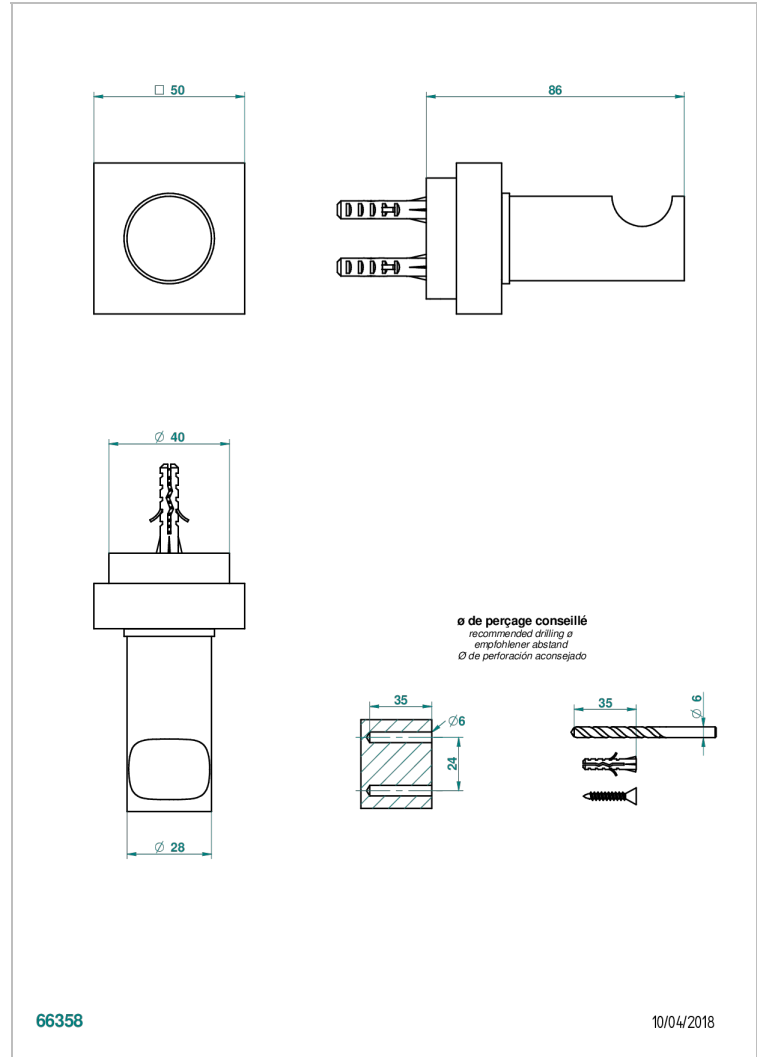

MONTAIGNE LEONARDO GREY MARBLE WITH LEVER HANDLES

G3U-517

Single robe hook

CHARACTERISTIC

- Montaigne Leonardo Grey marble with lever handles
- Single robe hook

AVAILABLE FINITIONS

Antique nickel - H28
Black ceram - D30
Blush PVD - H62
Brass color PVD - H49
Brown bronze color PVD - F33
Gold color PVD - H52