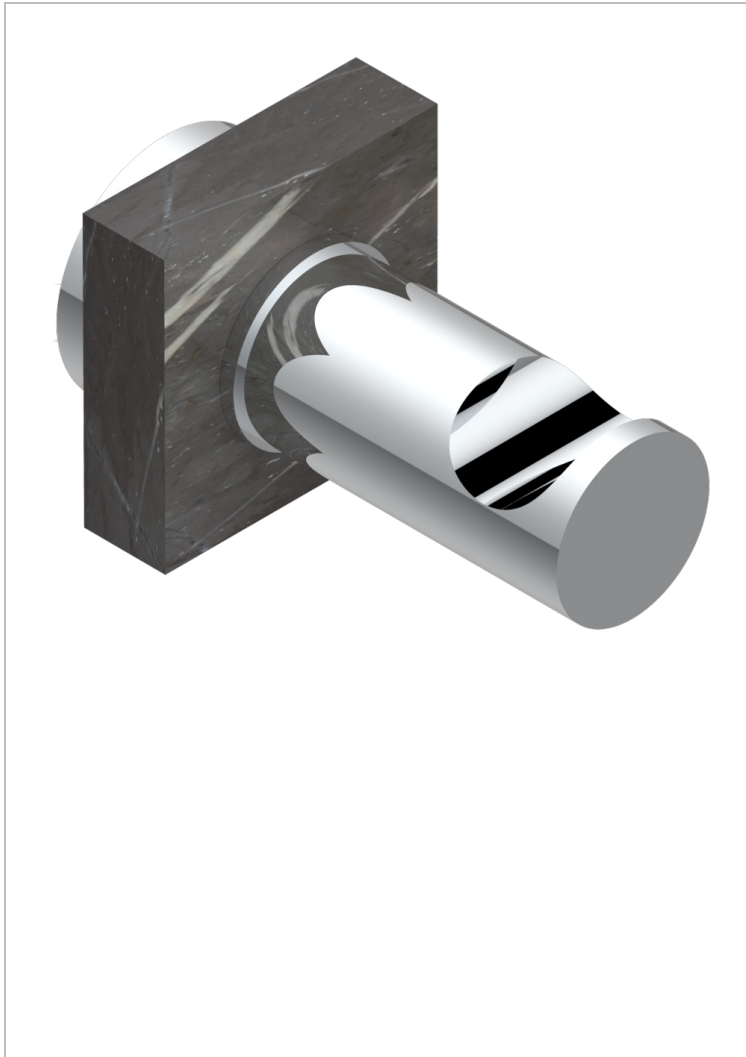

MONTAIGNE LEONARDO GREY MARBLE WITH LEVER HANDLES

G3U-517

Single robe hook

CHARACTERISTIC

- Montaigne Leonardo Grey marble with lever handles
- Single robe hook

AVAILABLE FINITIONS

Antique nickel - H28
Black ceram - D30
Blush PVD - H62
Brass color PVD - H49
Brown bronze color PVD - F33
Gold color PVD - H52

Graphite PVD - H64
Lacquered light bronze - D01
Matt Umber PVD - H67
Matt blush PVD - H60
Matt brass color PVD - H50
Matt brown bronze color PVD - F34

Matt chrome - C02
Matt gold - F07
Matt gold color PVD - H53
Matt graphite PVD - H65
Matt nickel (color finish) - C01
Matt nickel color PVD - H56

Nickel color PVD - H55
Polished chrome (color finish) - A02
Polished chrome / Polished gold (color finish) - G02
Polished gold (color finish) - F01
Polished nickel - B01
Soft gold - F30

Soft matt gold - F31
Umber PVD - H66
Varnished matt antique red copper (color finish) - H07