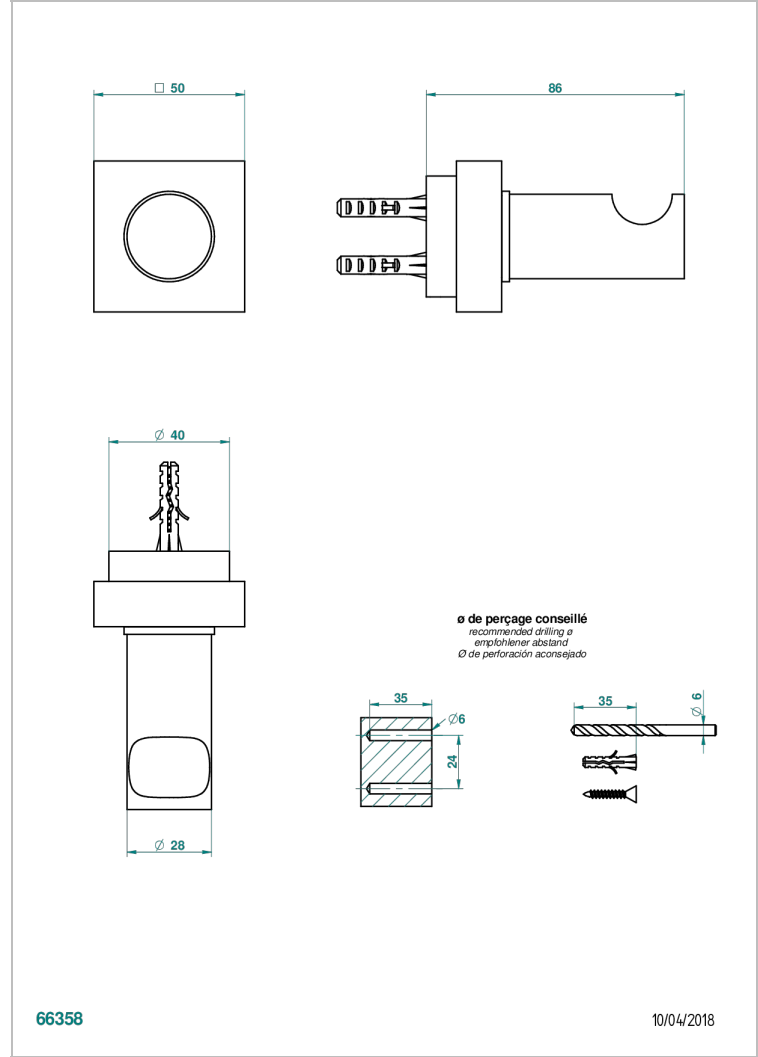

MONTAIGNE LEONARDO GREY MARBLE WITH LEVER HANDLES

G3U-517

浴衣钩

66358

10/04/2018

特色

- Montaigne Leonardo Grey marble with lever handles
- 浴衣钩

可选饰面