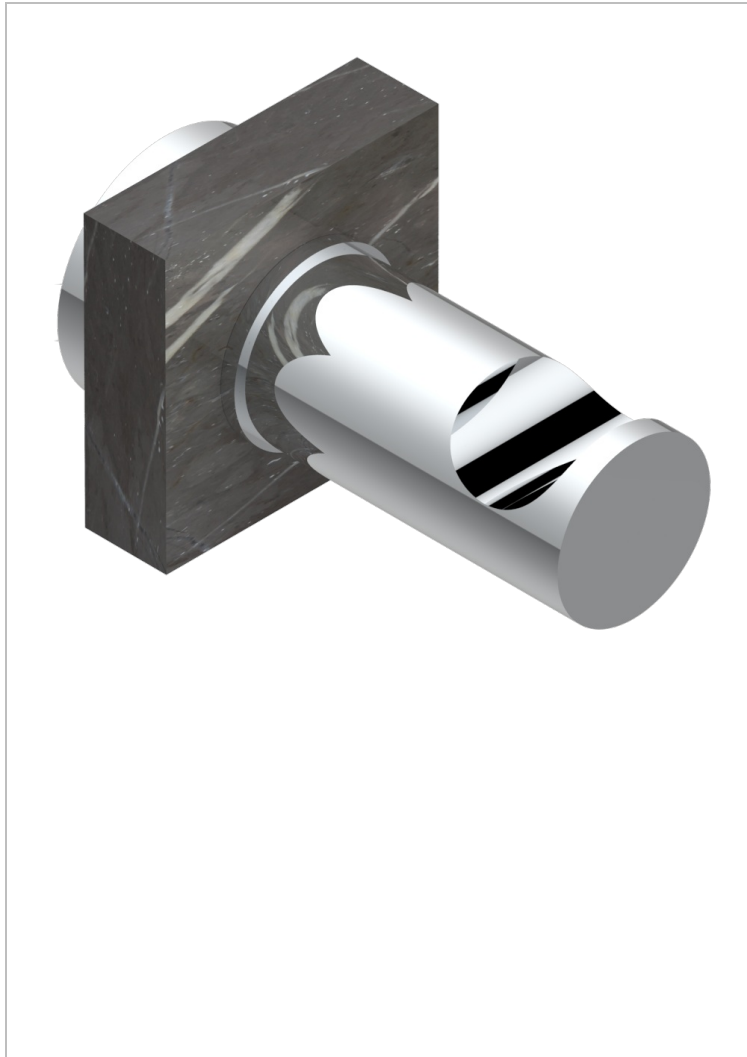

MONTAIGNE LEONARDO GREY MARBLE WITH LEVER HANDLES

G3U-517

Single robe hook

CHARACTERISTIC

- Montaigne Leonardo Grey marble with lever handles
- Single robe hook

AVAILABLE FINITIONS

Antique nickel - H28
Black ceram - D30
Blush PVD - H62
Brass color PVD - H49
Brown bronze color PVD - F33
Gold color PVD - H52

Graphite PVD - H64
Lacquered light bronze - D01
Matt Umber PVD - H67
Matt blush PVD - H60
Matt brass color PVD - H50
Matt brown bronze color PVD - F34

Matt chrome - C02
Matt gold - F07
Matt gold color PVD - H53
Matt graphite PVD - H65
Matt nickel (color finish) - C01
Matt nickel color PVD - H56

Nickel color PVD - H55
Polished chrome (color finish) - A02
Polished chrome / Polished gold (color finish) - G02
Polished gold (color finish) - F01
Polished nickel - B01
Soft gold - F30

Soft matt gold - F31
Umber PVD - H66
Varnished matt antique red copper (color finish) - H07