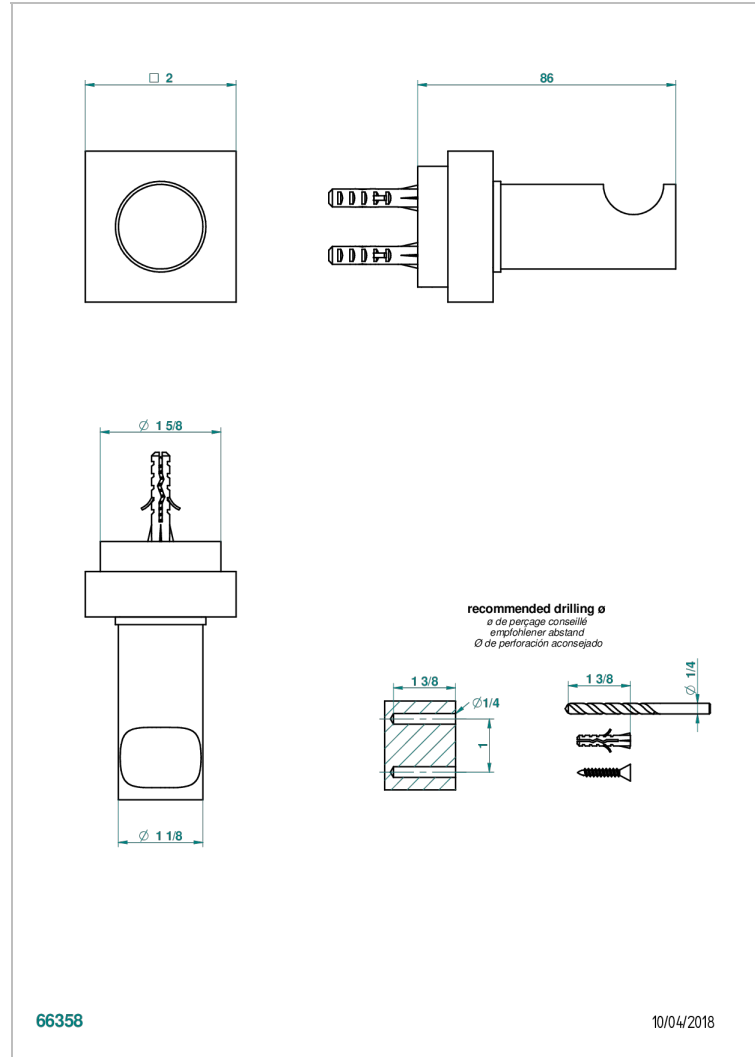

MONTAIGNE LEONARDO GREY MARBLE WITH LEVER HANDLES

G3U-517

Single robe hook

CHARACTERISTIC

- Montaigne Leonardo Grey marble with lever handles
- Single robe hook

AVAILABLE FINITIONS

Antique nickel - H28
Black ceram - D30
Blush PVD - H62
Brass color PVD - H49
Brown bronze color PVD - F33
Gold color PVD - H52