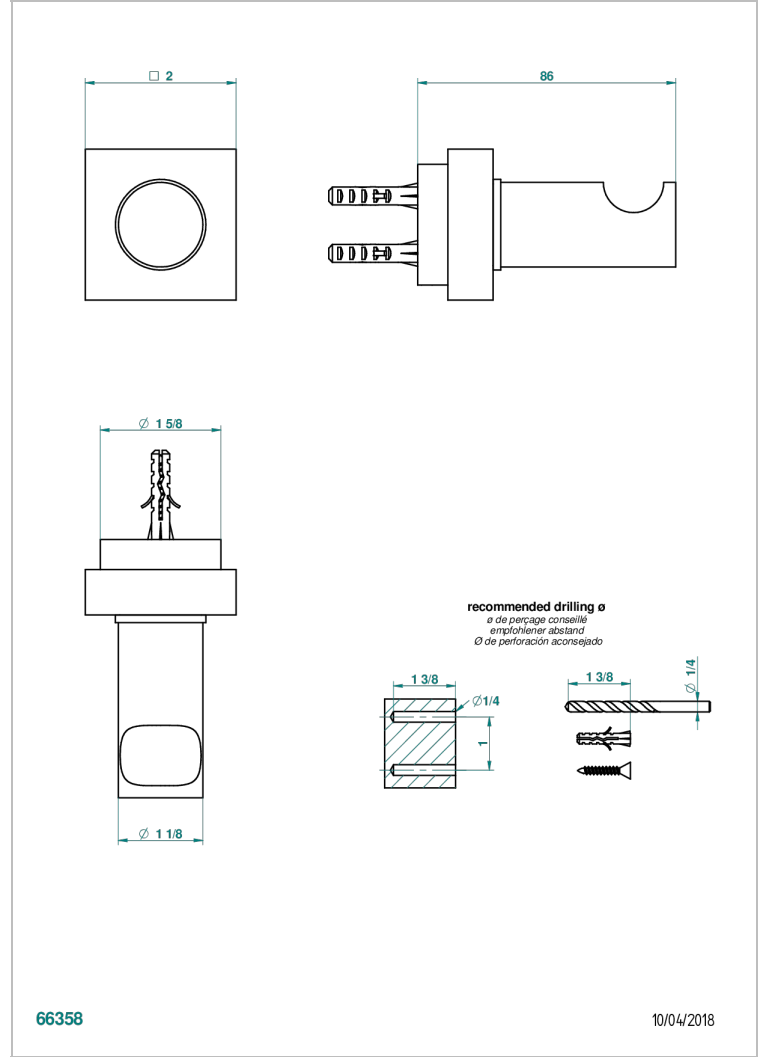

MONTAIGNE LEONARDO GREY MARBLE WITH LEVER HANDLES

G3U-517

浴衣钩

66358

10/04/2018

特色

- Montaigne Leonardo Grey marble with lever handles
- 浴衣钩

可选饰面