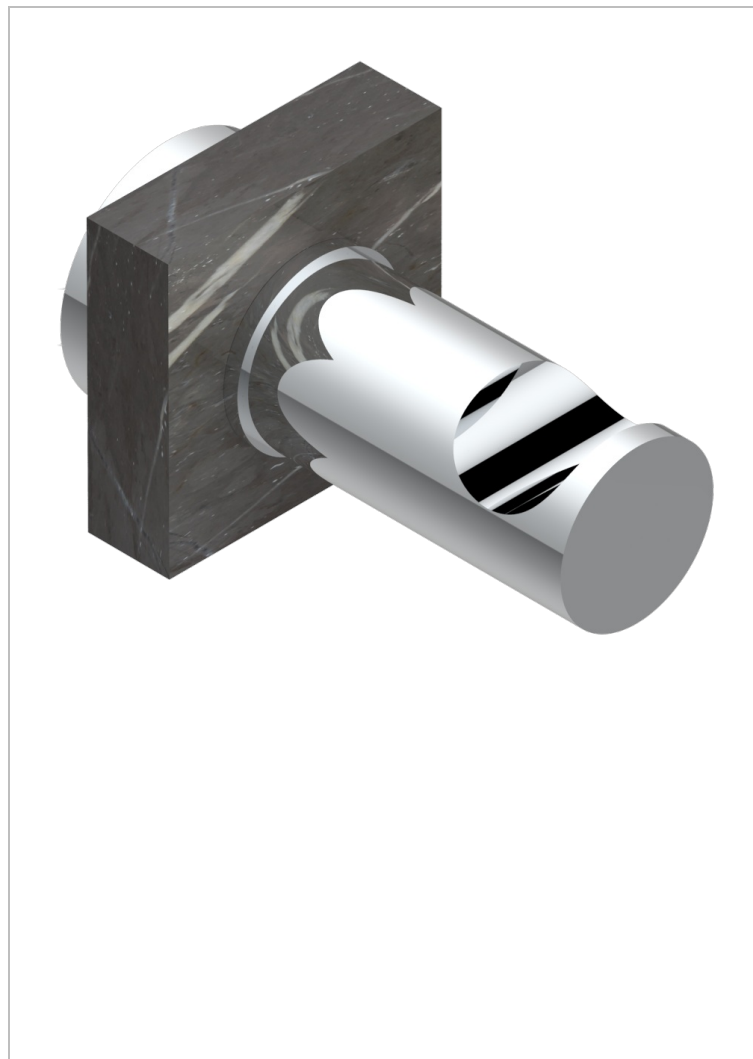

# MONTAIGNE LEONARDO GREY MARBLE

G3T-517

Robe hook

## CHARACTERISTIC

- Montaigne Leonardo Grey marble
- Robe hook

## AVAILABLE FINITIONS

Black ceram - D30  
Blush PVD - H62  
Brass color PVD - H49  
Brown bronze color PVD - F33  
Chrome polished - A02  
Chrome polished / gold polished - G02

Copper antique matt, coated - H07  
Gold color PVD - H52  
Gold mat - F07  
Gold polished - F01  
Graphite PVD - H64  
Light coated bronze - D01