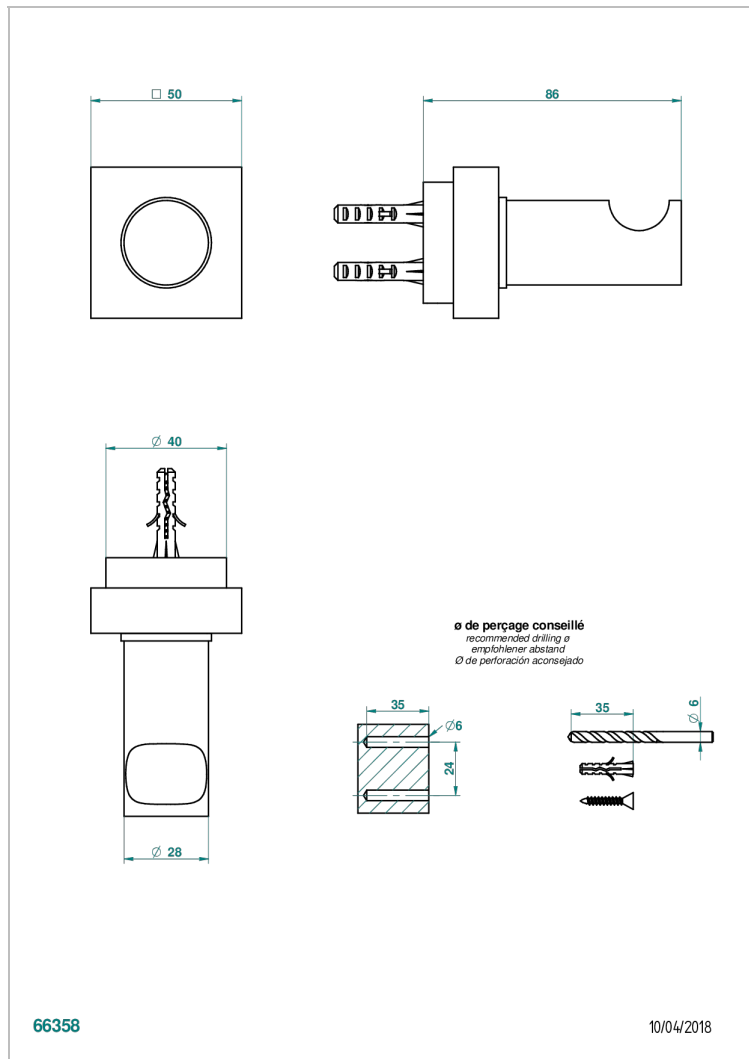

# MONTAIGNE LEONARDO GREY MARBLE

G3T-517

Robe hook

## CHARACTERISTIC

- Montaigne Leonardo Grey marble
- Robe hook