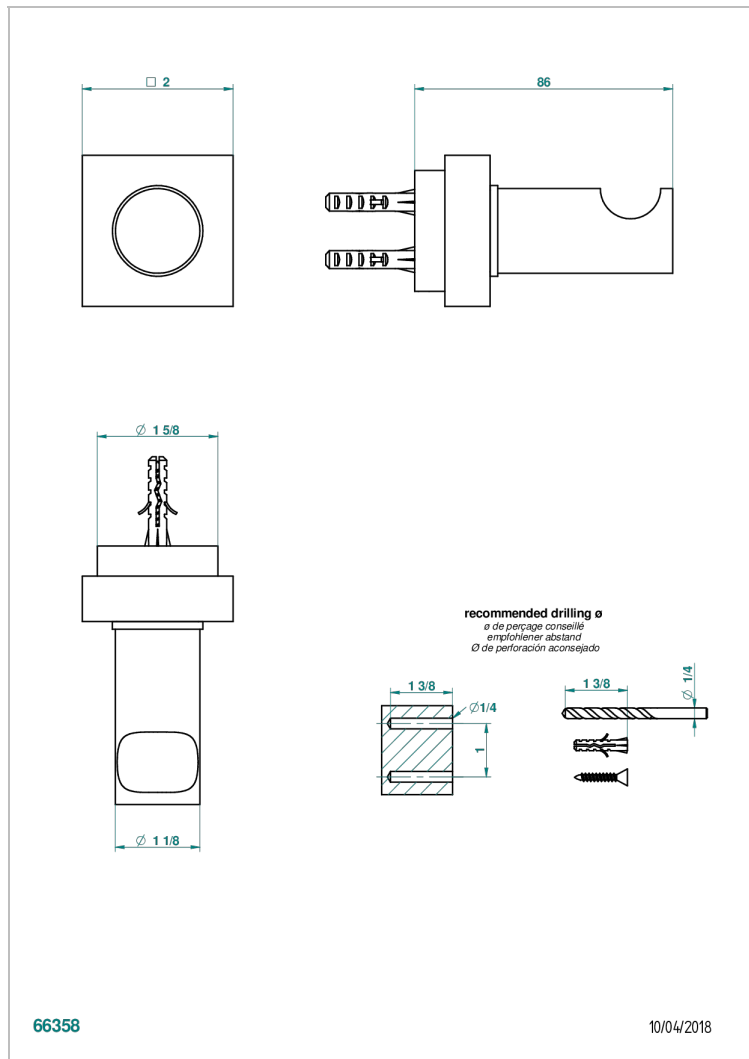

MONTAIGNE LEONARDO GREY MARBLE

G3T-517

Robe hook

CHARACTERISTIC

- Montaigne Leonardo Grey marble
- Robe hook

AVAILABLE FINITIONS

Black ceram - D30
Blush PVD - H62
Brass color PVD - H49
Brown bronze color PVD - F33
Chrome polished - A02
Chrome polished / gold polished - G02