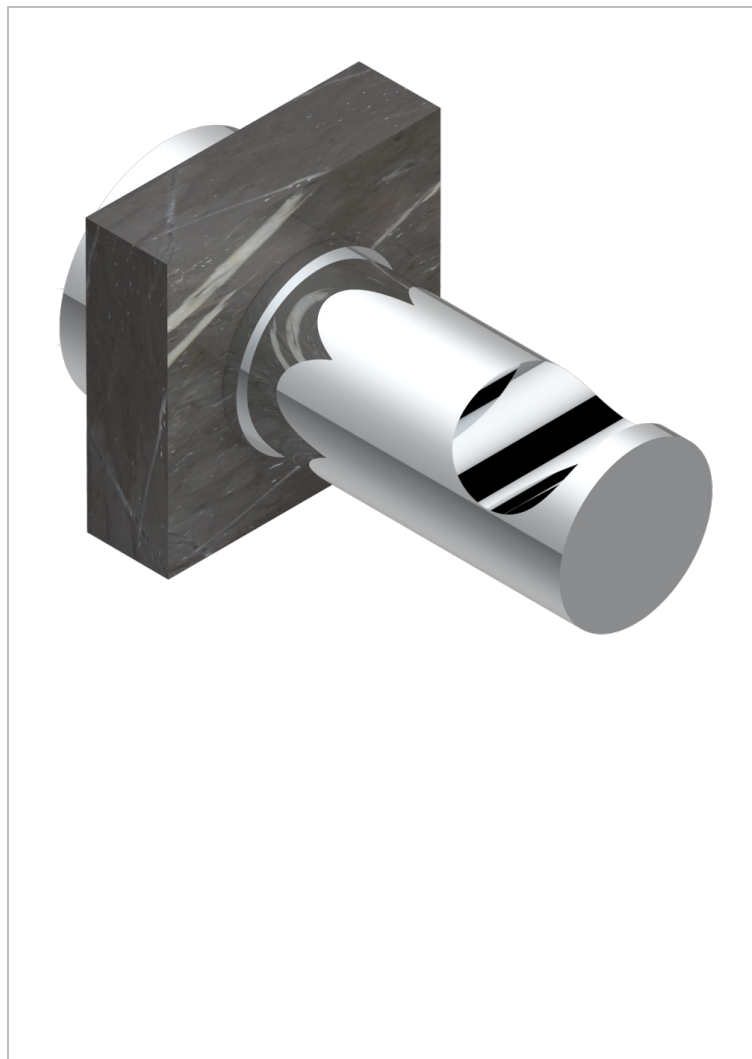

MONTAIGNE LEONARDO GREY MARBLE

G3T-517

Robe hook

CHARACTERISTIC

- Montaigne Leonardo Grey marble
- Robe hook

AVAILABLE FINITIONS

Black ceram - D30
Blush PVD - H62
Brass color PVD - H49
Brown bronze color PVD - F33
Chrome polished - A02
Chrome polished / gold polished - G02

Copper antique matt, coated - H07
Gold color PVD - H52
Gold mat - F07
Gold polished - F01
Graphite PVD - H64
Light coated bronze - D01

Matt Umber PVD - H67
Matt blush PVD - H60
Matt brass color PVD - H50
Matt brown bronze color PVD - F34
Matt chrome (American satin) - C02
Matt gold color PVD - H53

Matt graphite PVD - H65
Matt nickel (American satin) - C01
Matt nickel color PVD - H56
Nickel antique / Sovereign - H28
Nickel color PVD - H55
Nickel polished - B01

Soft gold - F30
Soft matt gold - F31
Umber PVD - H66