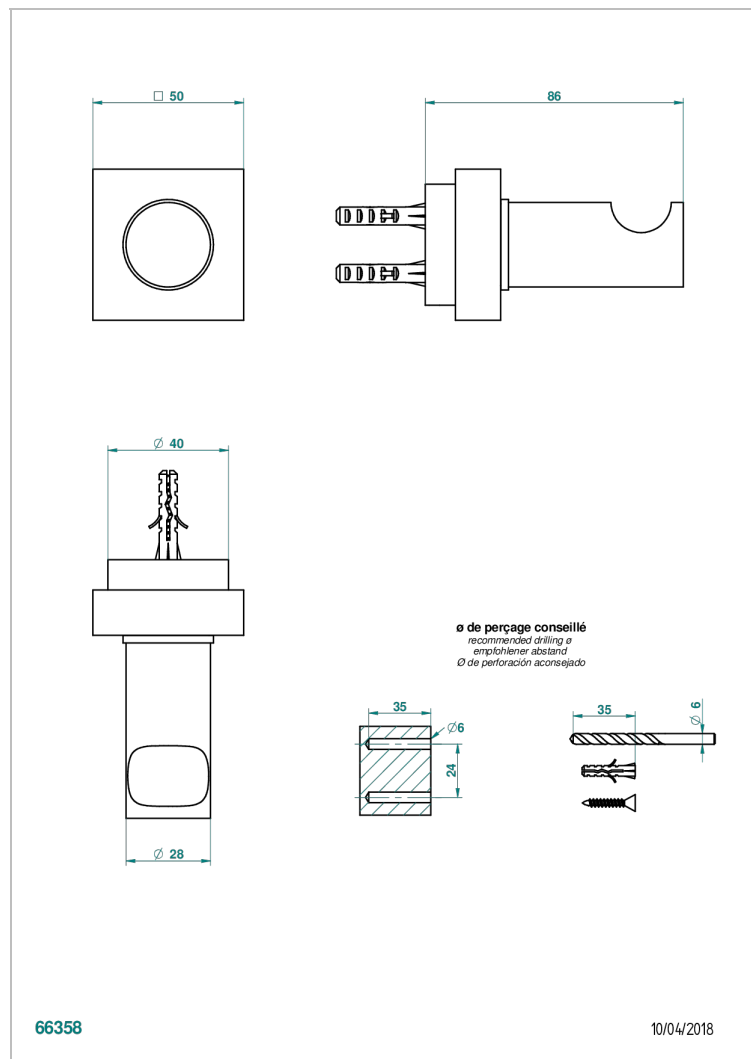

MONTAIGNE LEONARDO GREY MARBLE

G3T-517

Single robe hook

CHARACTERISTIC

- Montaigne Leonardo Grey marble
- Single robe hook

AVAILABLE FINITIONS

Antique nickel - H28
Black ceram - D30
Blush PVD - H62
Brass color PVD - H49
Brown bronze color PVD - F33
Gold color PVD - H52