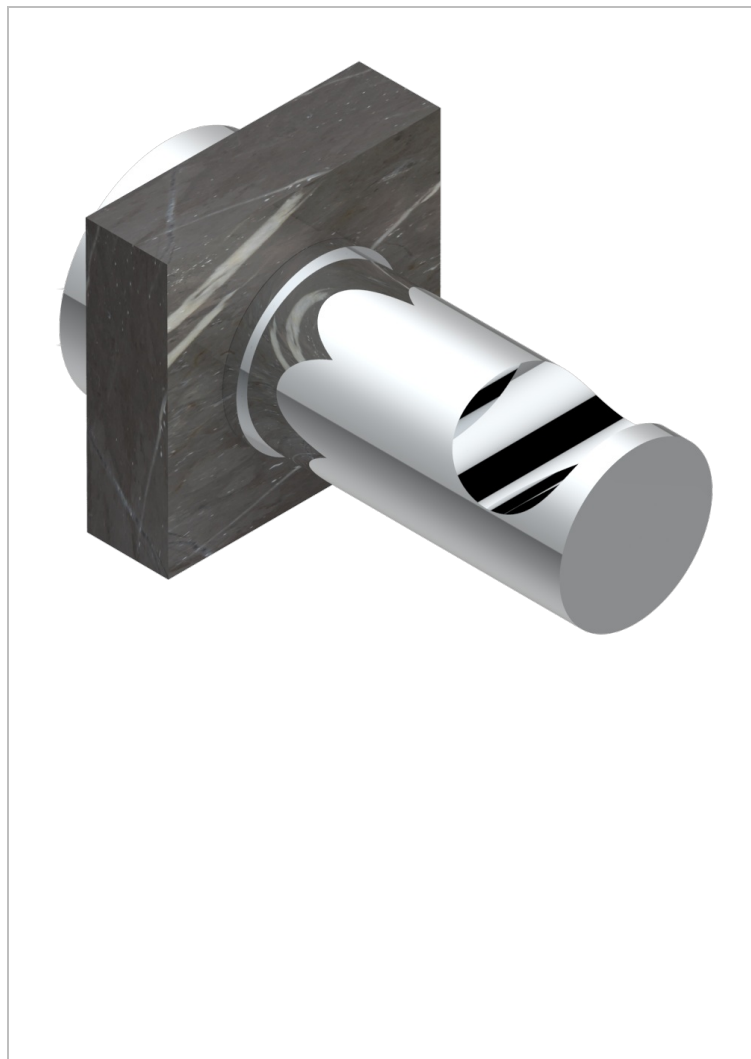

MONTAIGNE LEONARDO GREY MARBLE

G3T-517

Single robe hook

CHARACTERISTIC

- Montaigne Leonardo Grey marble
- Single robe hook

AVAILABLE FINITIONS

Antique nickel - H28
Black ceram - D30
Blush PVD - H62
Brass color PVD - H49
Brown bronze color PVD - F33
Gold color PVD - H52

Graphite PVD - H64
Lacquered light bronze - D01
Matt Umber PVD - H67
Matt blush PVD - H60
Matt brass color PVD - H50
Matt brown bronze color PVD - F34

Matt chrome - C02
Matt gold - F07
Matt gold color PVD - H53
Matt graphite PVD - H65
Matt nickel (color finish) - C01
Matt nickel color PVD - H56

Nickel color PVD - H55
Polished chrome (color finish) - A02
Polished chrome / Polished gold (color finish) - G02
Polished gold (color finish) - F01
Polished nickel - B01
Soft gold - F30

Soft matt gold - F31
Umber PVD - H66
Varnished matt antique red copper (color finish) - H07