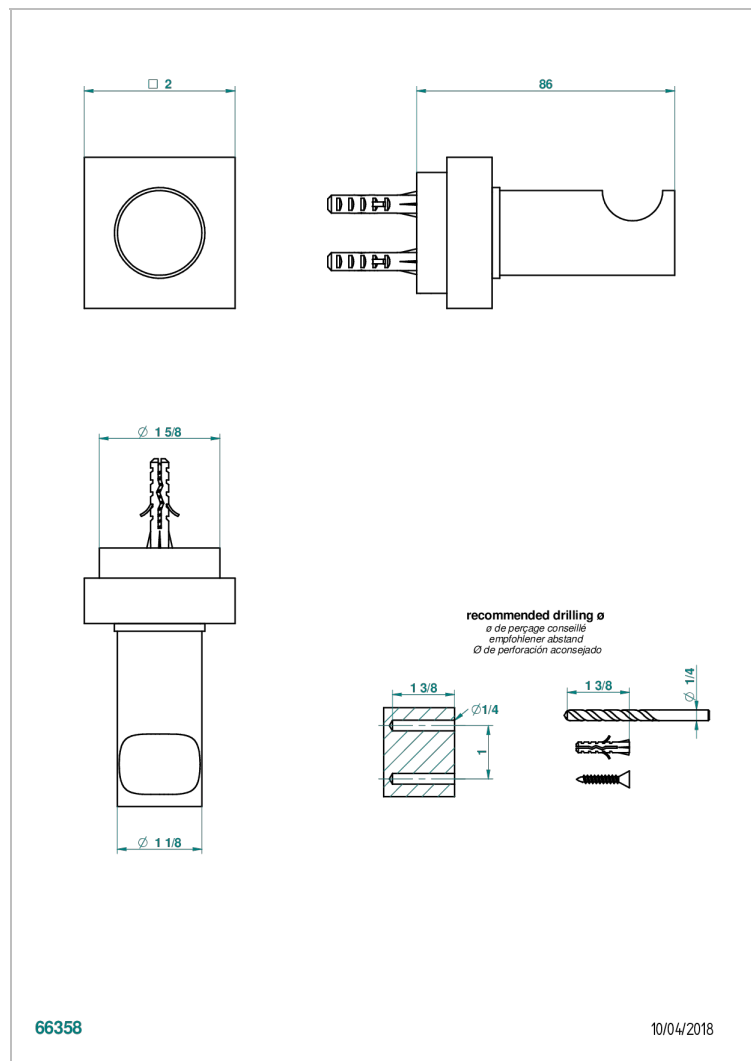

MONTAIGNE LEONARDO GREY MARBLE

G3T-517

Single robe hook

CHARACTERISTIC

- Montaigne Leonardo Grey marble
- Single robe hook

AVAILABLE FINITIONS

Antique nickel - H28
Black ceram - D30
Blush PVD - H62
Brass color PVD - H49
Brown bronze color PVD - F33
Gold color PVD - H52

Nickel color PVD - H55
Polished chrome (color finish) - A02
Polished chrome / Polished gold (color finish) - G02
Polished gold (color finish) - F01
Polished nickel - B01
Soft gold - F30

Soft matt gold - F31
Umber PVD - H66
Varnished matt antique red copper (color finish) - H07