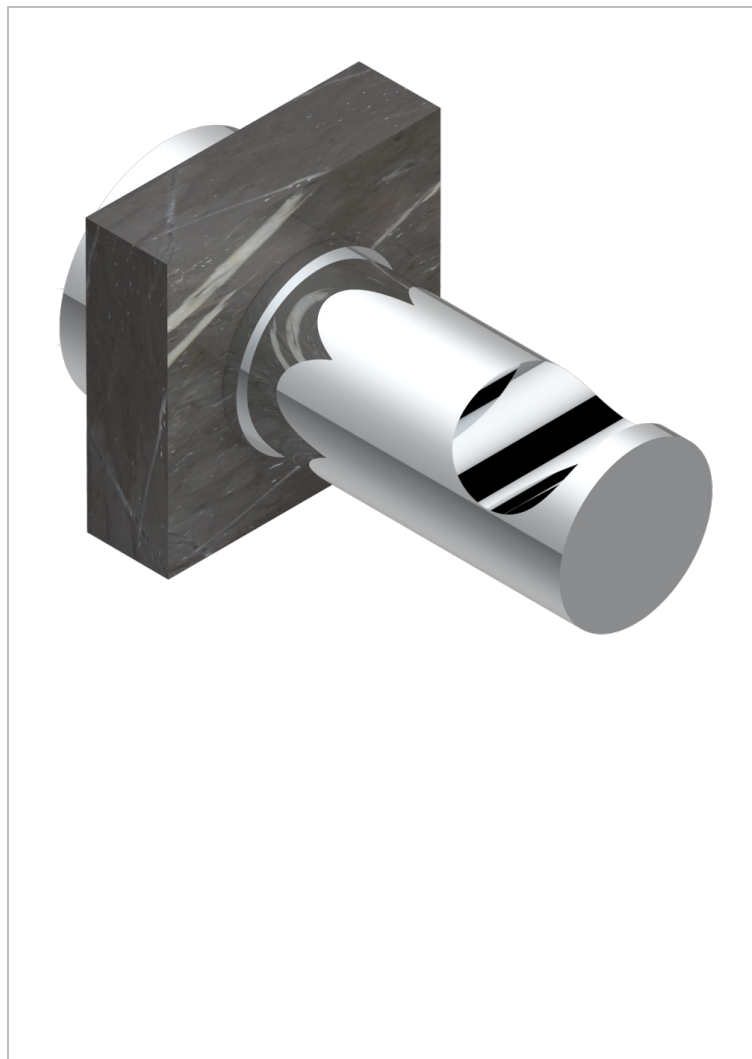

MONTAIGNE LEONARDO GREY MARBLE

G3T-517

Single robe hook

CHARACTERISTIC

- Montaigne Leonardo Grey marble
- Single robe hook

AVAILABLE FINITIONS

Antique nickel - H28
Black ceram - D30
Blush PVD - H62
Brass color PVD - H49
Brown bronze color PVD - F33
Gold color PVD - H52

Graphite PVD - H64
Lacquered light bronze - D01
Matt Umber PVD - H67
Matt blush PVD - H60
Matt brass color PVD - H50
Matt brown bronze color PVD - F34

Matt chrome - C02
Matt gold - F07
Matt gold color PVD - H53
Matt graphite PVD - H65
Matt nickel (color finish) - C01
Matt nickel color PVD - H56

Nickel color PVD - H55
Polished chrome (color finish) - A02
Polished chrome / Polished gold (color finish) - G02
Polished gold (color finish) - F01
Polished nickel - B01
Soft gold - F30

Soft matt gold - F31
Umber PVD - H66
Varnished matt antique red copper (color finish) - H07