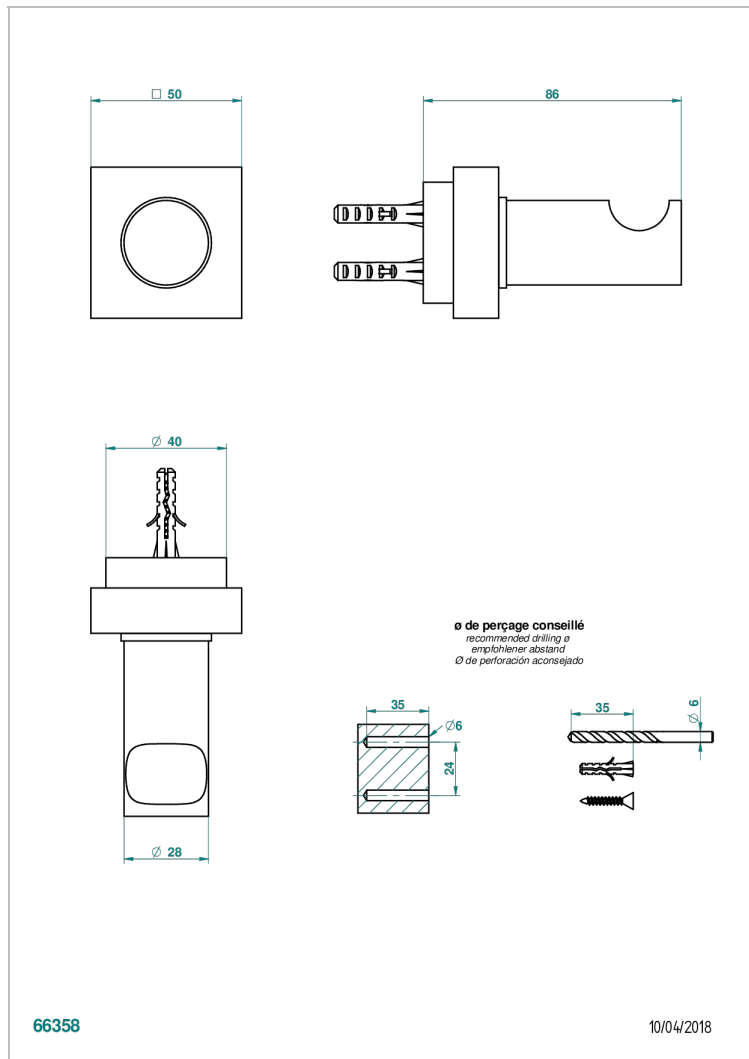

MONTAIGNE LEONARDO GREY MARBLE

G3T-517

Single robe hook

CHARACTERISTIC

- Montaigne Leonardo Grey marble
- Single robe hook

AVAILABLE FINITIONS

Antique nickel - H28
Black ceram - D30
Blush PVD - H62
Brass color PVD - H49
Brown bronze color PVD - F33
Gold color PVD - H52

Nickel color PVD - H55
Polished chrome (color finish) - A02
Polished chrome / Polished gold (color finish) - G02
Polished gold (color finish) - F01
Polished nickel - B01
Soft gold - F30

Soft matt gold - F31
Umber PVD - H66
Varnished matt antique red copper (color finish) - H07