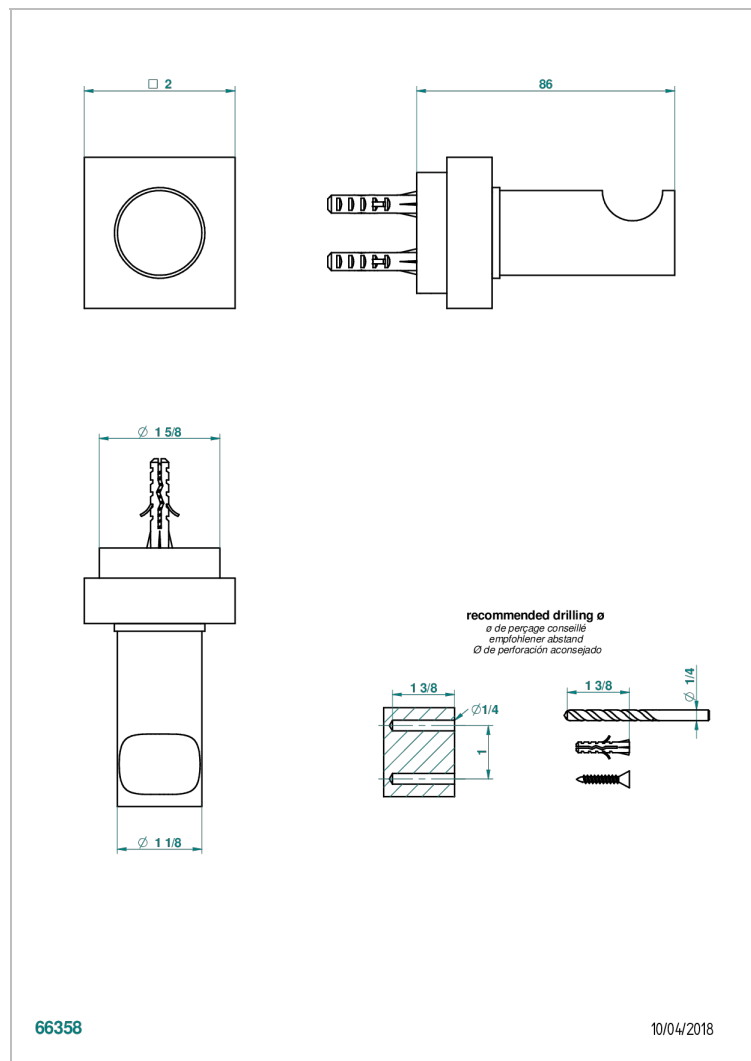

# MONTAIGNE LEONARDO GREY MARBLE

G3T-517

Single robe hook

## CHARACTERISTIC

- Montaigne Leonardo Grey marble
- Single robe hook