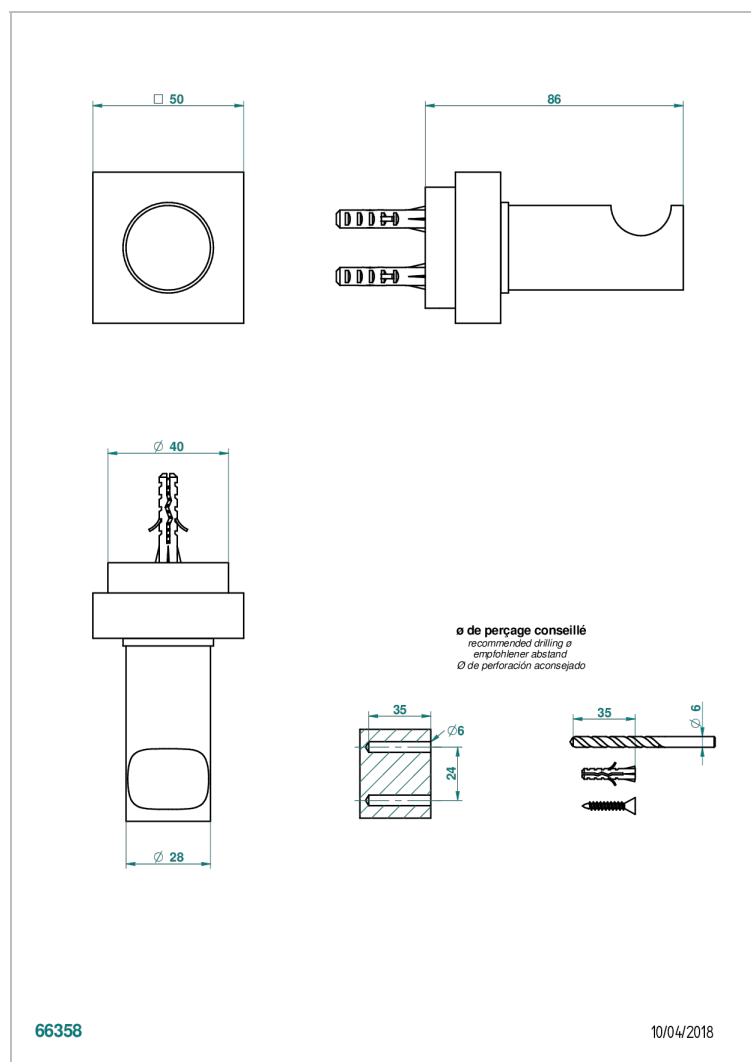

MONTAIGNE LEONARDO GREY MARBLE

G3T-517

Single robe hook

CHARACTERISTIC

- Montaigne Leonardo Grey marble
- Single robe hook

AVAILABLE FINITIONS

Antique nickel - H28
Black ceram - D30
Blush PVD - H62
Brass color PVD - H49
Brown bronze color PVD - F33
Gold color PVD - H52