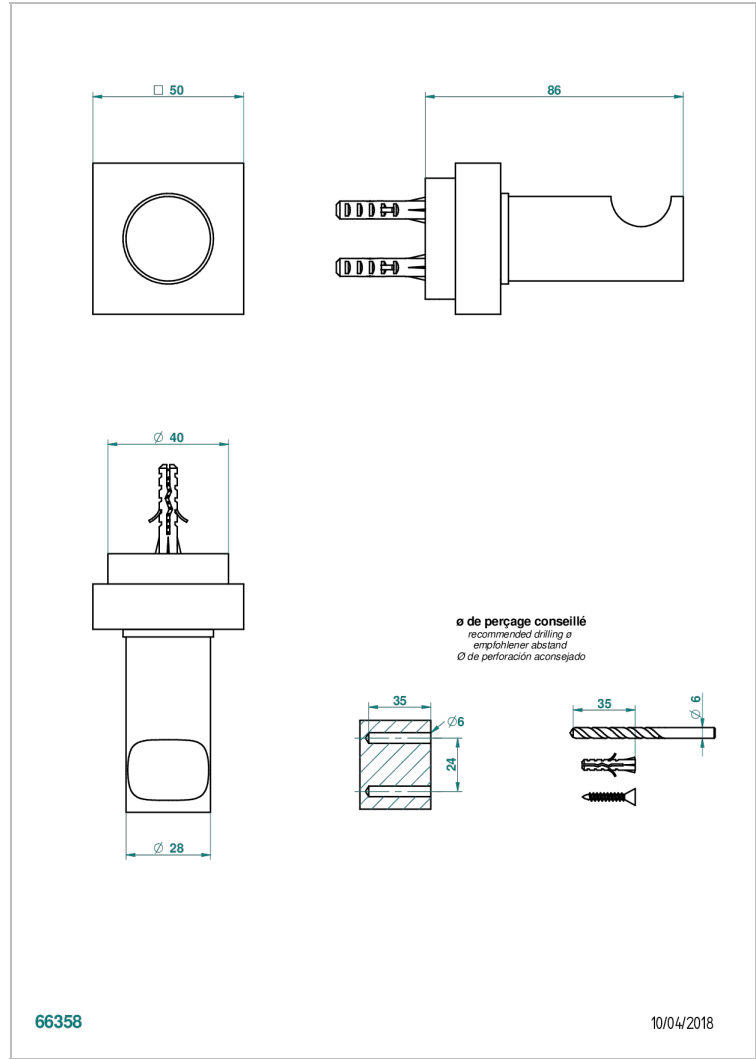

MONTAIGNE LEONARDO GREY MARBLE

G3T-517

浴衣钩

特色

- Montaigne Leonardo Grey marble
- 浴衣钩

可选饰面

Black ceram - D30
Blush PVD - H62
Graphite PVD - H64
Matt Umber PVD - H67
Matt blush PVD - H60
Matt graphite PVD - H65