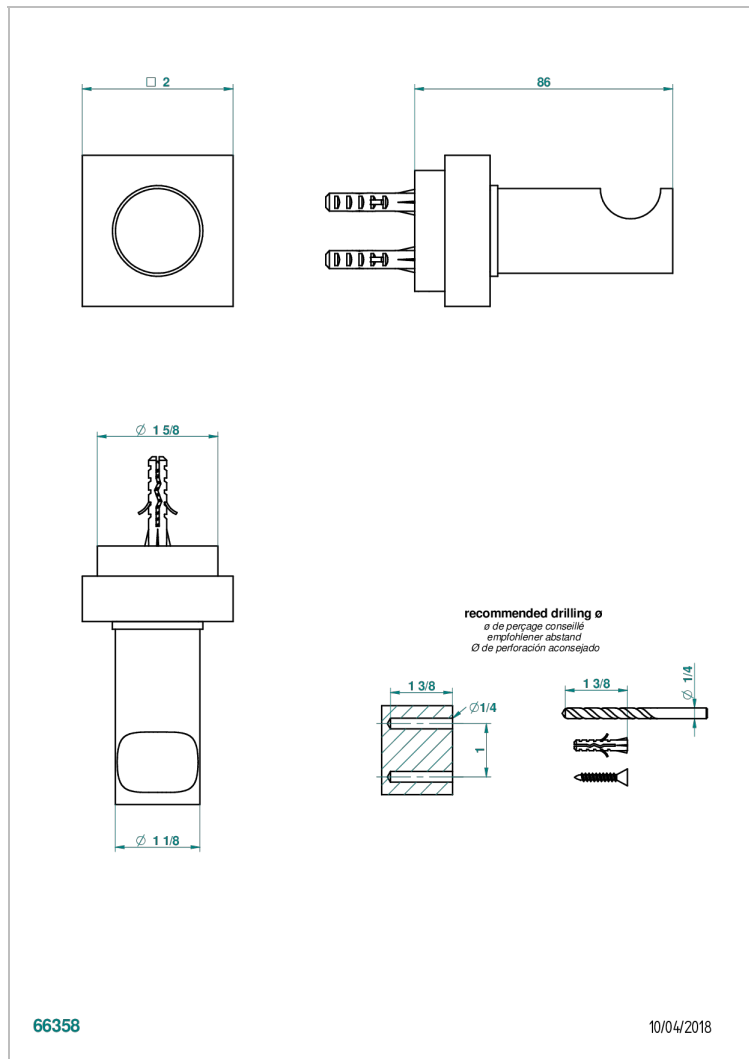

MONTAIGNE LEONARDO GREY MARBLE

G3T-517

Single robe hook

CHARACTERISTIC

- Montaigne Leonardo Grey marble
- Single robe hook

AVAILABLE FINITIONS

Antique nickel - H28
Black ceram - D30
Blush PVD - H62
Brass color PVD - H49
Brown bronze color PVD - F33
Gold color PVD - H52

Nickel color PVD - H55
Polished chrome (color finish) - A02
Polished chrome / Polished gold (color finish) - G02
Polished gold (color finish) - F01
Polished nickel - B01
Soft gold - F30

Soft matt gold - F31
Umber PVD - H66
Varnished matt antique red copper (color finish) - H07