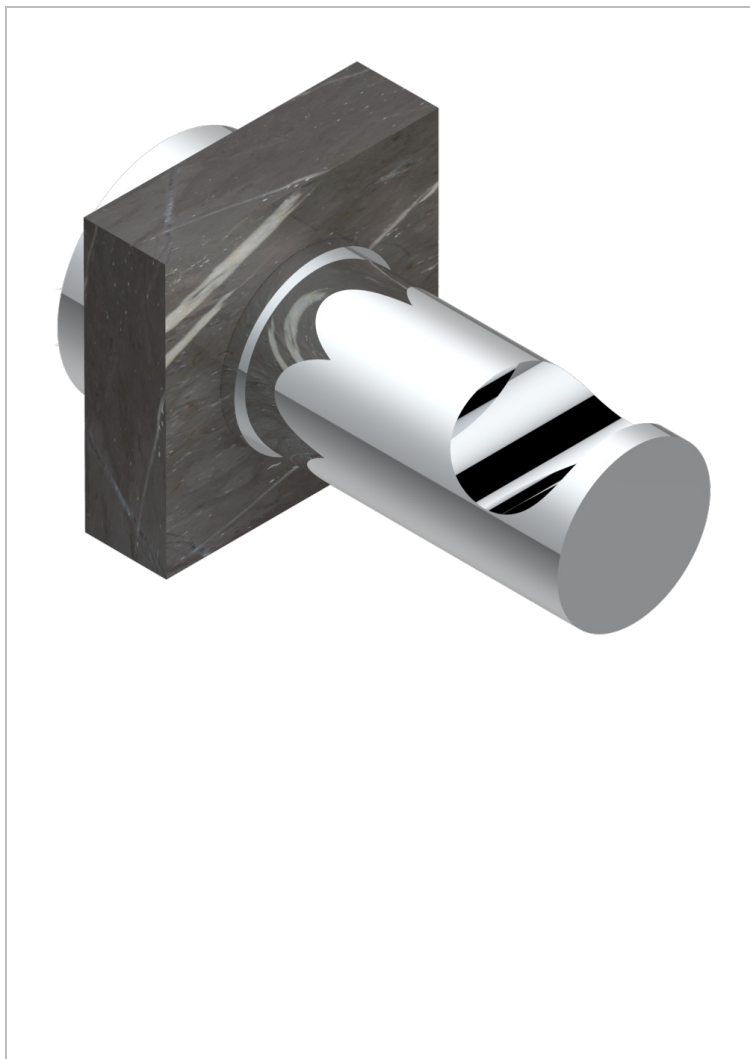

MONTAIGNE LEONARDO GREY MARBLE

G3T-517

Single robe hook

CHARACTERISTIC

- Montaigne Leonardo Grey marble
- Single robe hook

AVAILABLE FINITIONS

Antique nickel - H28
Black ceram - D30
Blush PVD - H62
Brass color PVD - H49
Brown bronze color PVD - F33
Gold color PVD - H52

Graphite PVD - H64
Lacquered light bronze - D01
Matt Umber PVD - H67
Matt blush PVD - H60
Matt brass color PVD - H50
Matt brown bronze color PVD - F34

Matt chrome - C02
Matt gold - F07
Matt gold color PVD - H53
Matt graphite PVD - H65
Matt nickel (color finish) - C01
Matt nickel color PVD - H56

Nickel color PVD - H55
Polished chrome (color finish) - A02
Polished chrome / Polished gold (color finish) - G02
Polished gold (color finish) - F01
Polished nickel - B01
Soft gold - F30

Soft matt gold - F31
Umber PVD - H66
Varnished matt antique red copper (color finish) - H07