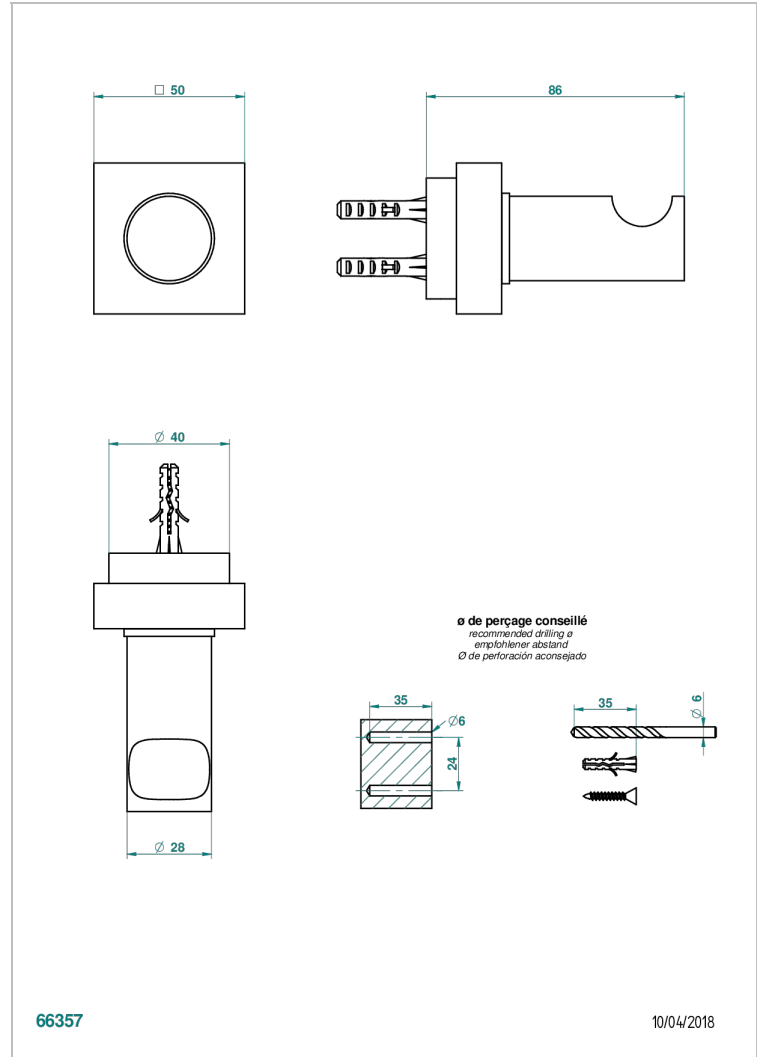

# MONTAIGNE GRAND ANTIQUE MARBLE WITH LEVER HANDLES

G3S-517

Robe hook

## CHARACTERISTIC

- Montaigne Grand Antique marble with lever handles
- Robe hook