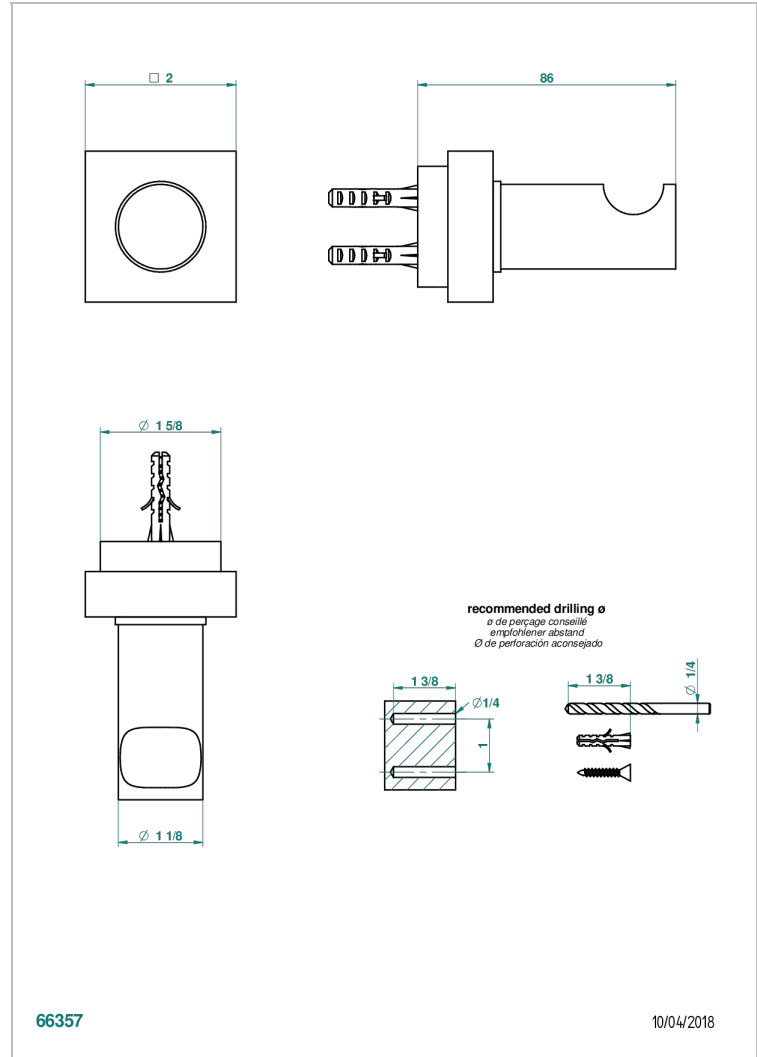

MONTAIGNE GRAND ANTIQUE MARBLE WITH LEVER HANDLES

G3S-517

Robe hook

CHARACTERISTIC

- Montaigne Grand Antique marble with lever handles
- Robe hook

AVAILABLE FINITIONS

Black ceram - D30
 Blush PVD - H62
 Brass color PVD - H49
 Brown bronze color PVD - F33
 Chrome polished - A02
 Chrome polished / gold polished - G02