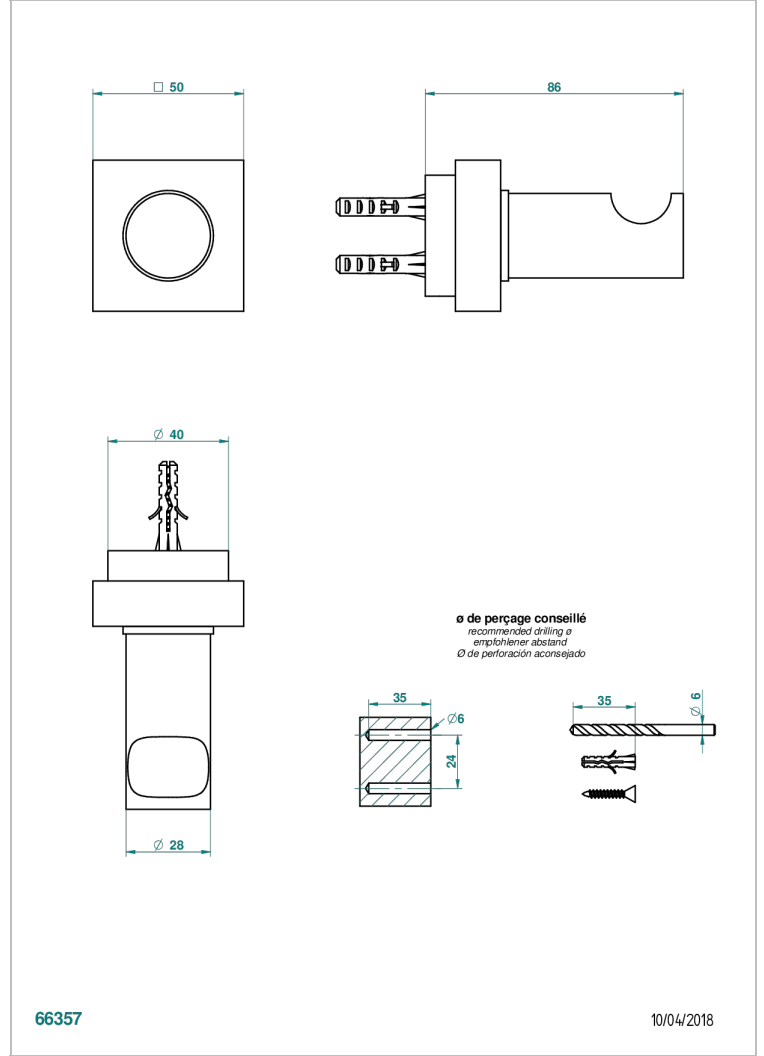

MONTAIGNE GRAND ANTIQUE MARBLE WITH LEVER

G3S-517

浴衣钩

特色

- Montaigne Grand Antique marble with lever
- 浴衣钩

可选饰面

Black ceram - D30
Blush PVD - H62
Graphite PVD - H64
Matt Umber PVD - H67
Matt blush PVD - H60
Matt graphite PVD - H65