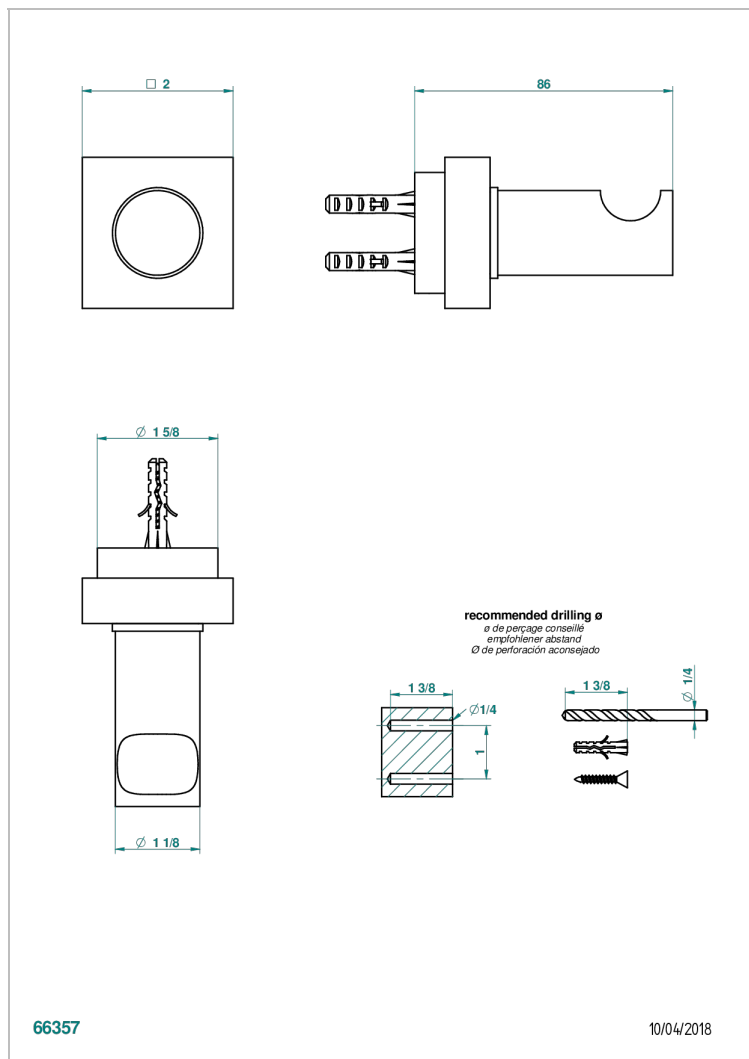

MONTAIGNE GRAND ANTIQUE MARBLE WITH LEVER

G3S-517

浴衣钩

特色

- Montaigne Grand Antique marble with lever
- 浴衣钩

可选饰面

Black ceram - D30
Blush PVD - H62
Graphite PVD - H64
Matt Umber PVD - H67
Matt blush PVD - H60
Matt graphite PVD - H65

抛光镍 - B01
浅金 - F30
漆面铜 - D01