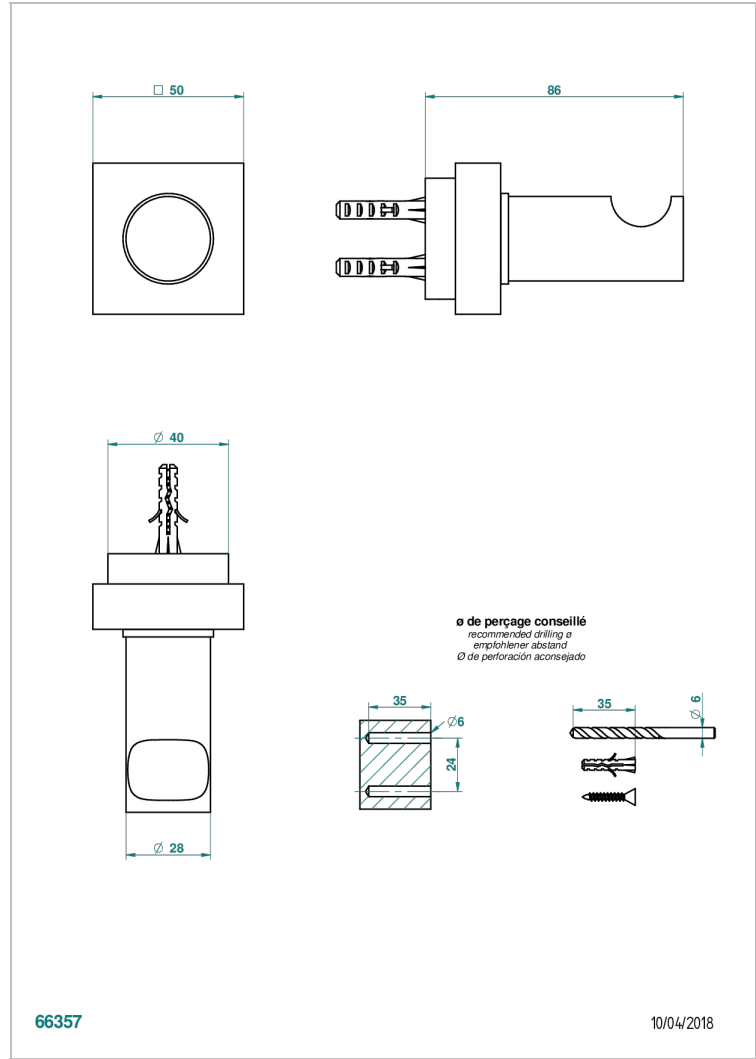

# MONTAIGNE GRAND ANTIQUE MARBLE

G3R-517

Robe hook

## CHARACTERISTIC

- Montaigne Grand Antique marble
- Robe hook