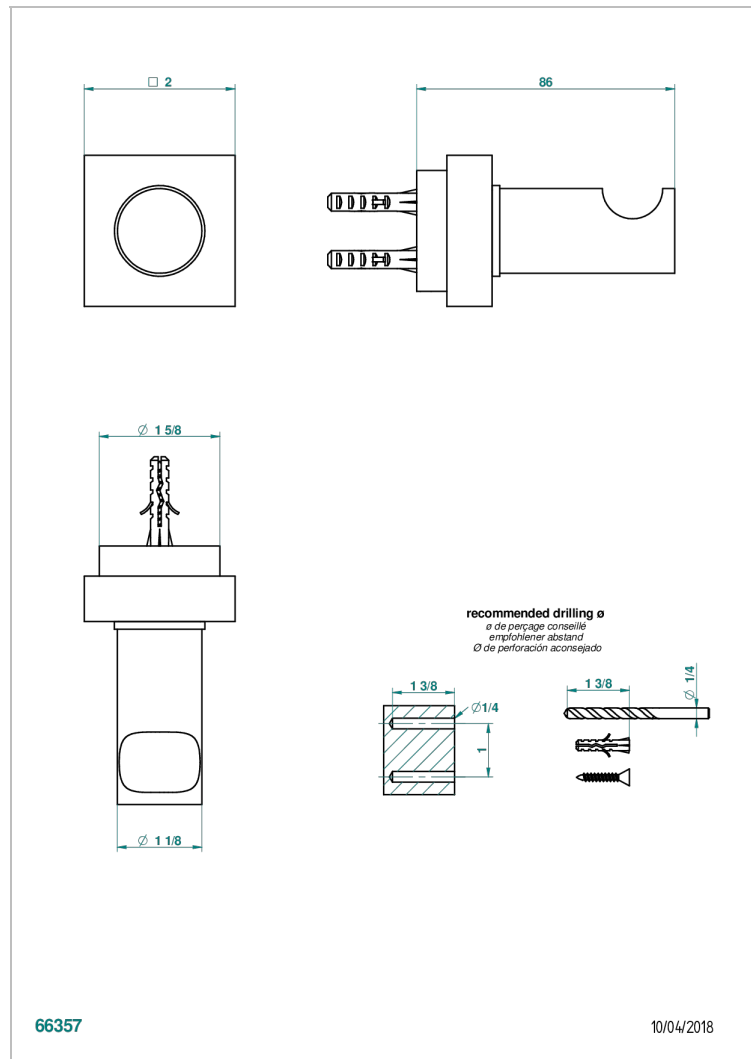

# MONTAIGNE GRAND ANTIQUE MARBLE

G3R-517

Robe hook

## CHARACTERISTIC

- Montaigne Grand Antique marble
- Robe hook