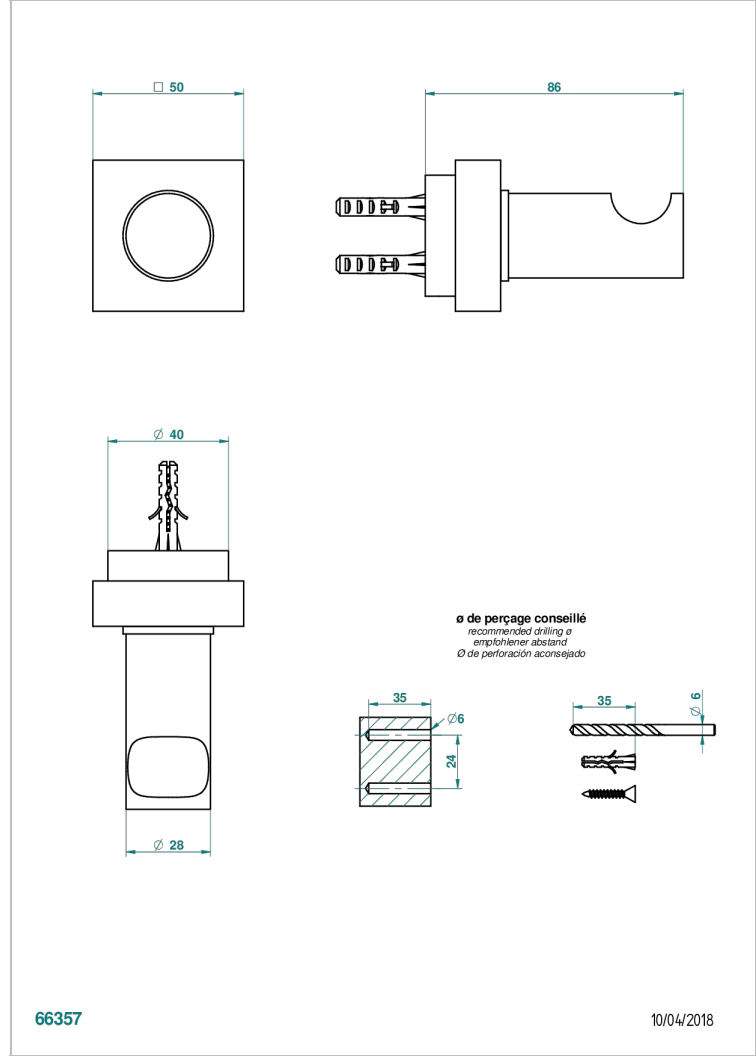

MONTAIGNE GRAND ANTIQUE MARBLE

G3R-517

浴衣钩

THG[®]
PARIS

特色

- Montaigne Grand Antique marble
- 浴衣钩

可选饰面

Black ceram - D30
Blush PVD - H62
Graphite PVD - H64
Matt Umber PVD - H67
Matt blush PVD - H60
Matt graphite PVD - H65